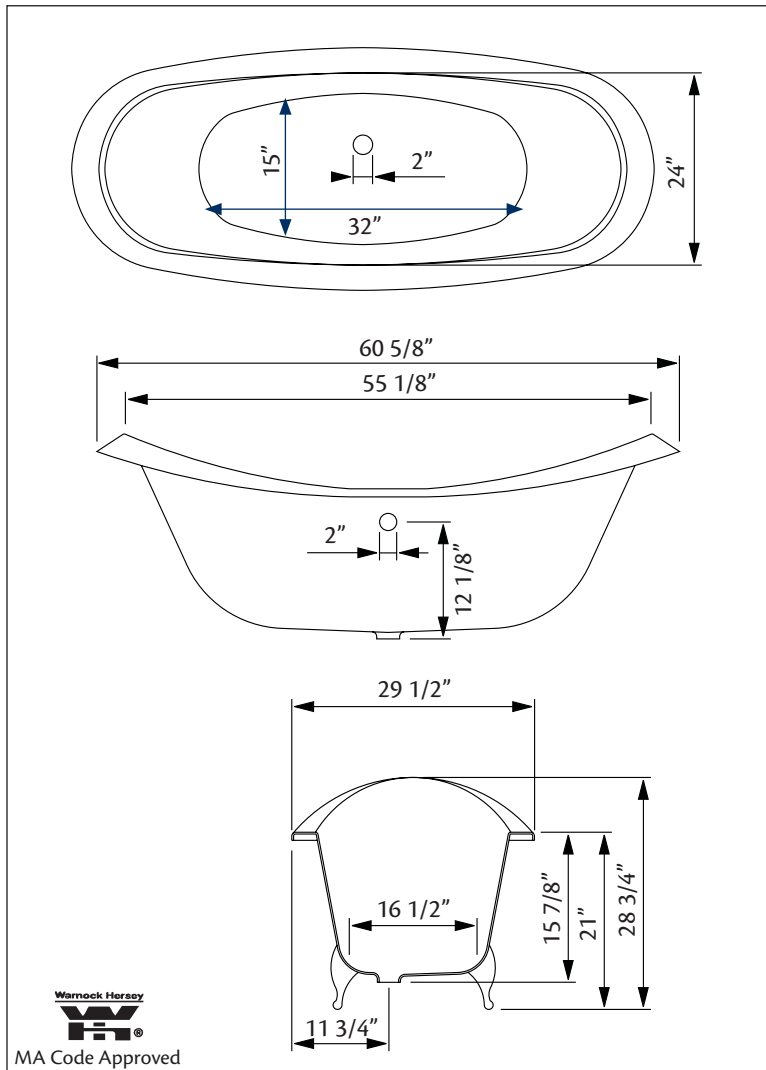

Model 2114 Shown

**61" x 30" Wide x 29" Tall, 300 lbs, 46 gallons, 175 litres**

**Colours:** White or Biscuit Interior with Matching or Custom Colour Exterior

**Feet:** Brass Plated, Brushed Nickel, Chrome Plated, Polished Nickel, White Coated, Antique Bronze

**Related Products:**

**5115LEV Tub Filler With Hand Shower**

**3970 Heavy Duty Water Supply Lines**

**5127 Tub Filler With Hand Shower**

**3411 Water Supply Lines**

**Note:** Rough-in dimensions may vary +/- 1/2" and are subject to change. No responsibility is assumed by Cheviot Products Inc. One Year Limited Warranty against manufacturer's defects.