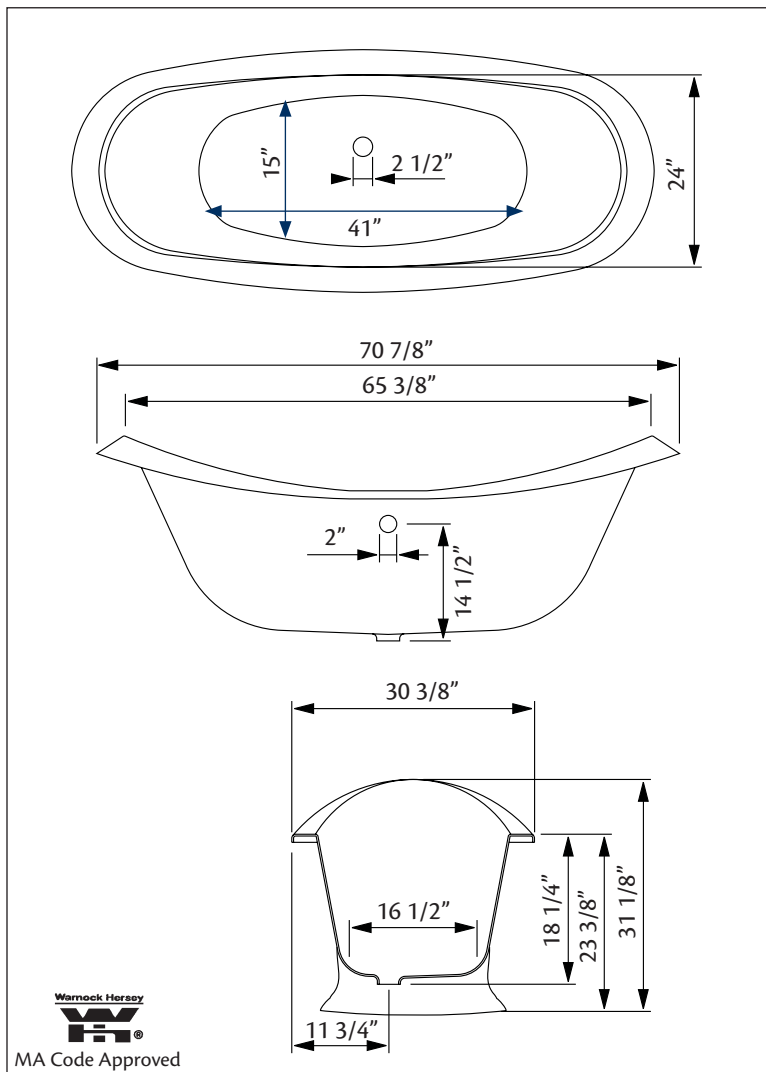

2153 REGENCY Cast Iron Bath with cast iron pedestal base

Cheviot Products' cast iron bathtubs are handmade in Europe with the finest materials. Fired with a thick coating of AA grade titanium-based enamel for unparalleled hardness and non-porosity, the extremely durable surface is easy to clean and resistant to stains, bacteria, and other microbes. Cast iron also keeps your bath warm for the longest possible time.

72" x 31" Wide x 30 1/4" Tall

445 lbs, 51.5 gallons, 195 litres

Colours: White or Biscuit Interior with Matching or Custom Colour Exterior

Related Products:

5115LEV Tub Filler With Hand Shower

3970 Heavy Duty Water Supply Lines

5127 Tub Filler With Hand Shower

3411 Water Supply Lines

Note: Rough-in dimensions may vary +/- 1/2" and are subject to change. No responsibility is assumed by Cheviot Products Inc. One Year Limited Warranty against manufacturer's defects.