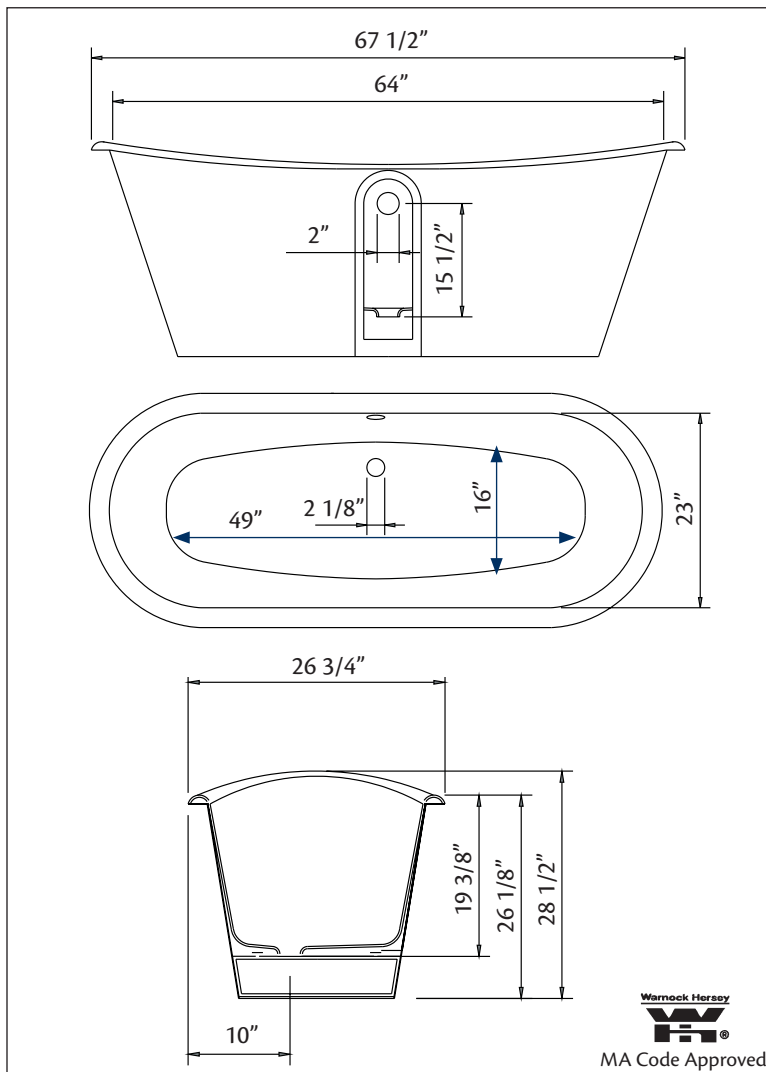

**68" x 28" Wide x 27" Tall**

425 lbs, 57 gallons, 215 litres

**Colours:** White, Custom Colour Exterior

### Related Products:

**7565 CONTEMPORARY**  
 Tub Filler, Hand Shower  
 & Supply Lines

**7550 CONTEMPORARY**  
 Free Standing Tub Filler

**5115LEV** Tub Filler  
 With Hand Shower

**3970XL** Heavy Duty  
 Water Supply Lines

**Note:** Rough-in dimensions may vary +/- 1/2" and are subject to change. No responsibility is assumed by Cheviot Products Inc. One Year Limited Warranty against manufacturer's defects.