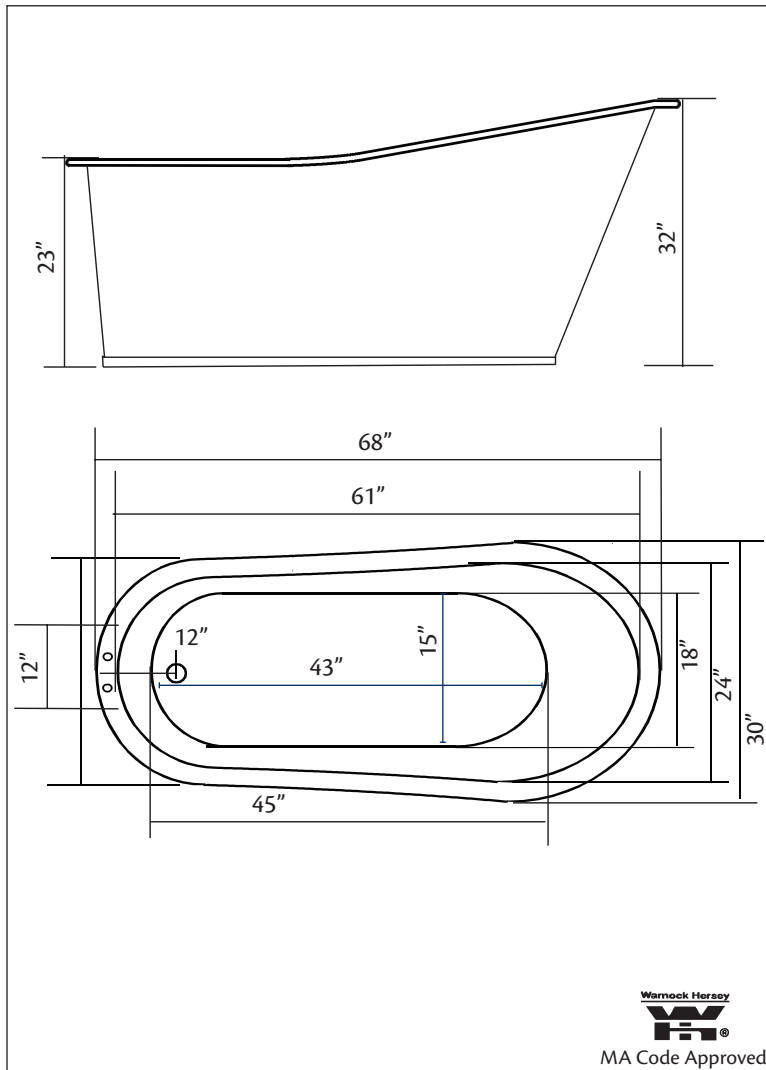

## 2157 DAKOTA Cast Iron Bath with continuous rolled rim

*Cheviot Products' cast iron bathtubs are handmade in Europe with the finest materials. Fired with a thick coating of AA grade titanium-based enamel for unparalleled hardness and non-porosity, the extremely durable surface is easy to clean and resistant to stains, bacteria, and other microbes. Cast iron also keeps your bath warm for the longest possible time.*

**68" x 30" Wide x 33" Tall**

357 lbs, 54 gallons

**Colours:** White, Custom Colour Exterior

### Related Products:

**7565 CONTEMPORARY**  
Tub Filler, Hand Shower  
& Supply Lines

**7550 CONTEMPORARY**  
Free Standing Tub Filler

**5115LEV Tub Filler**  
With Hand Shower

**3970 Heavy Duty**  
Water Supply Lines

**Note:** Rough-in dimensions may vary +/- 1/2" and are subject to change. No responsibility is assumed by Cheviot Products Inc. One Year Limited Warranty against manufacturer's defects.