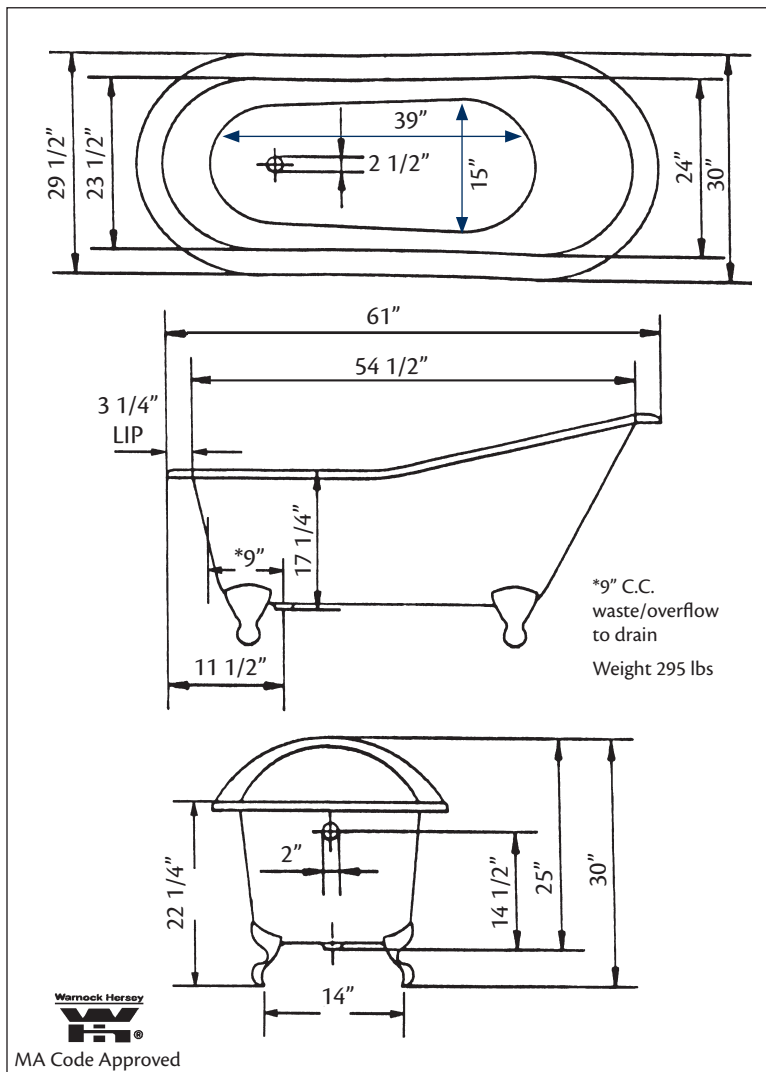

## 2159 ROLL RIM SLIPPER Bath with flat area on rim

*Cheviot Products' cast iron bathtubs are handmade in Europe with the finest materials. Fired with a thick coating of AA grade titanium-based enamel for unparalleled hardness and non-porosity, the extremely durable surface is easy to clean and resistant to stains, bacteria, and other microbes. Cast iron also keeps your bath warm for the longest possible time.*

Model 2108 Shown

### 61" x 30" Wide x 30" Tall

275 lbs, 48 gallons, 180 litres

**Colours:** White, Custom Colour Exterior

**Feet:** Brass Plated, Brushed Nickel, Chrome Plated, Polished Nickel, White Coated, Antique Bronze

### Related Products:

**5127 Tub Filler With Hand Shower**

**5106 Tub Filler With Hand Shower**

**3411 Water Supply Lines**

**2222 Waste & Overflow**

**Note:** Rough-in dimensions may vary +/- 1/2" and are subject to change. No responsibility is assumed by Cheviot Products Inc. One Year Limited Warranty against manufacturer's defects.