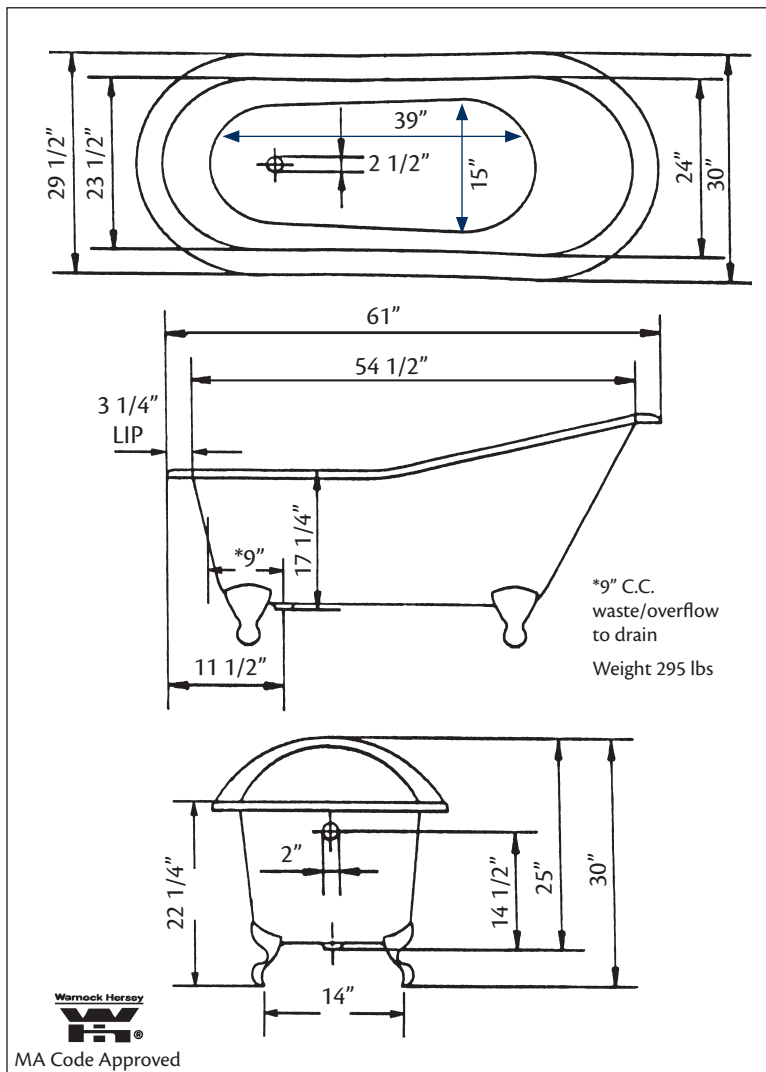

2159 ROLL RIM SLIPPER Bath with flat area on rim

Cheviot Products' cast iron bathtubs are handmade in Europe with the finest materials. Fired with a thick coating of AA grade titanium-based enamel for unparalleled hardness and non-porosity, the extremely durable surface is easy to clean and resistant to stains, bacteria, and other microbes. Cast iron also keeps your bath warm for the longest possible time.

Model 2108 Shown

61" x 30" Wide x 30" Tall

275 lbs, 48 gallons, 180 litres

Colours: White, Custom Colour Exterior

Feet: Brass Plated, Brushed Nickel, Chrome Plated, Polished Nickel, White Coated, Antique Bronze

Related Products:

**5127 Tub Filler
With Hand Shower**

**5106 Tub Filler
With Hand Shower**

**3411 Water Supply
Lines**

**2222 Waste &
Overflow**

Note: Rough-in dimensions may vary +/- 1/2" and are subject to change. No responsibility is assumed by Cheviot Products Inc. One Year Limited Warranty against manufacturer's defects.