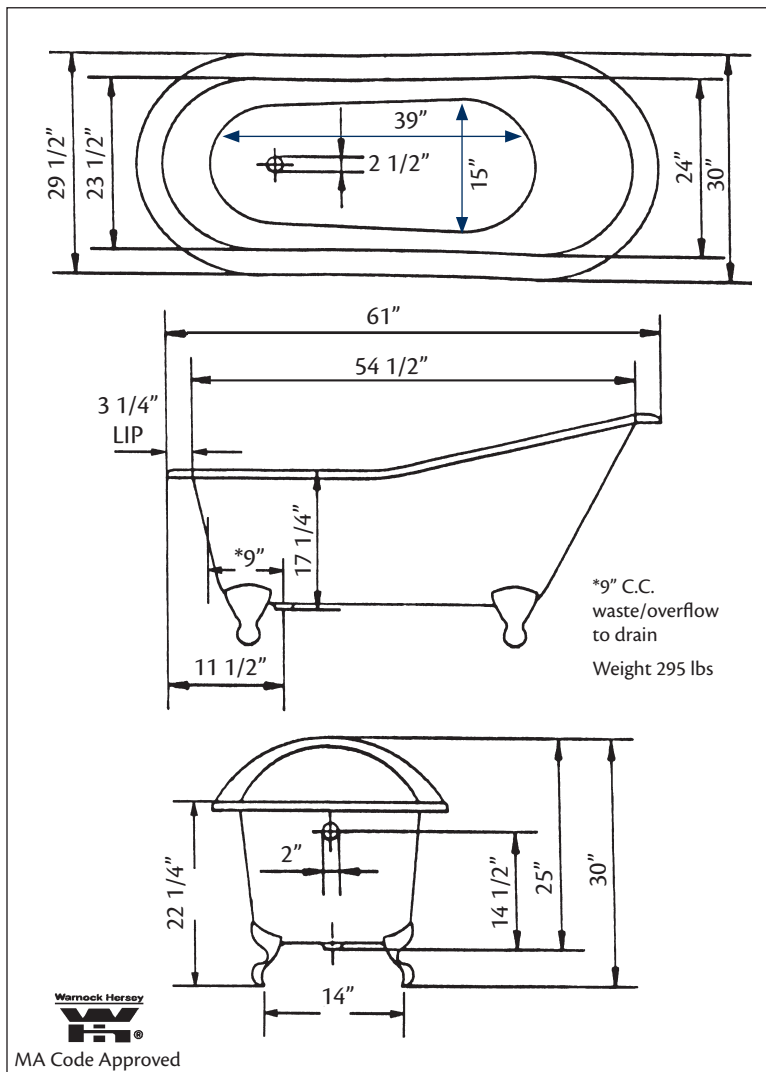

2159 ROLL RIM SLIPPER Bath with flat area on rim

Cheviot Products' cast iron bathtubs are handmade in Europe with the finest materials. Fired with a thick coating of AA grade titanium-based enamel for unparalleled hardness and non-porosity, the extremely durable surface is easy to clean and resistant to stains, bacteria, and other microbes. Cast iron also keeps your bath warm for the longest possible time.

Model 2108 Shown

61" x 30" Wide x 30" Tall

275 lbs, 48 gallons, 180 litres

Colours: White, Custom Colour Exterior

Feet: Brass Plated, Brushed Nickel, Chrome Plated, Polished Nickel, White Coated, Antique Bronze

Related Products:

5127 Tub Filler With Hand Shower

5106 Tub Filler With Hand Shower

3411 Water Supply Lines

2222 Waste & Overflow

Note: Rough-in dimensions may vary +/- 1/2" and are subject to change. No responsibility is assumed by Cheviot Products Inc. One Year Limited Warranty against manufacturer's defects.