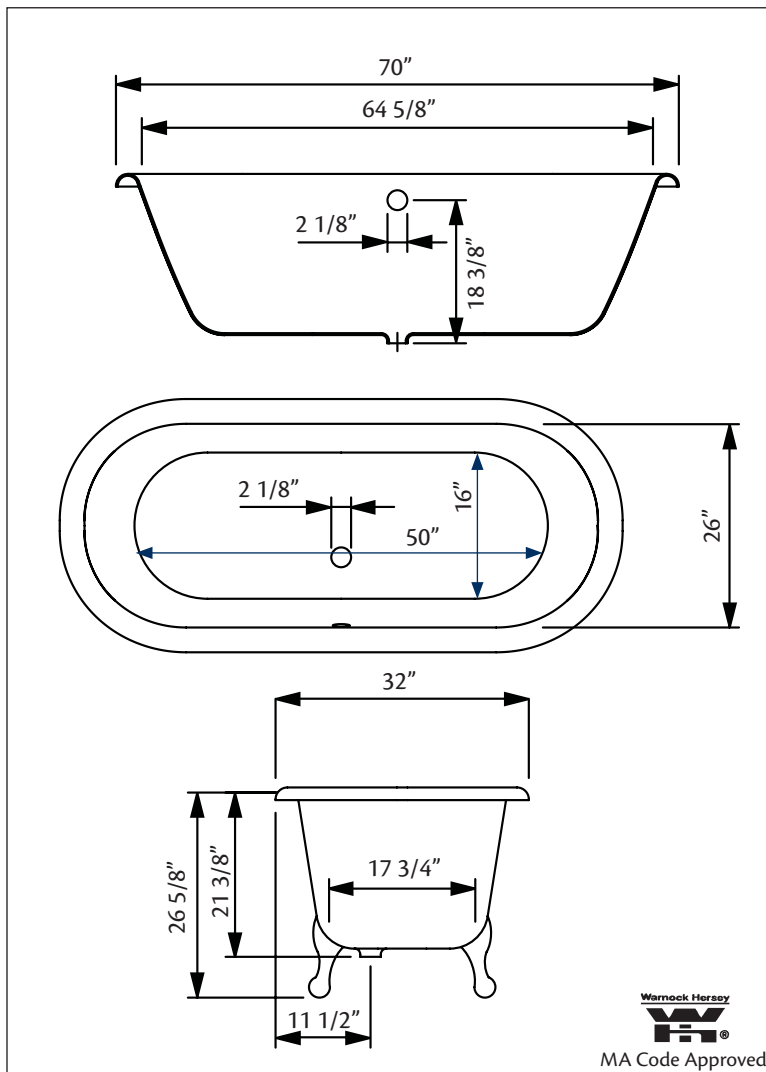

## 2160 CARLTON Cast Iron Bath with flat area on rim

*Cheviot Products' cast iron bathtubs are handmade in Europe with the finest materials. Fired with a thick coating of AA grade titanium-based enamel for unparalleled hardness and non-porosity, the extremely durable surface is easy to clean and resistant to stains, bacteria, and other microbes. Cast iron also keeps your bath warm for the longest possible time.*

Model 2161 Shown

**70" x 32" Wide x 26" Tall**

302 lbs, 63 gallons

**Colours:** White, Custom Colour Exterior

**Feet:** Brass Plated, Brushed Nickel, Chrome Plated, Polished Nickel, White Coated, Antique Bronze

**Related Products:**

**5127 Tub Filler With Hand Shower**

**5106 Tub Filler With Hand Shower**

**3411 Water Supply Lines**

**2222 Waste & Overflow**

**Note:** Rough-in dimensions may vary +/- 1/2" and are subject to change. No responsibility is assumed by Cheviot Products Inc. One Year Limited Warranty against manufacturer's defects.