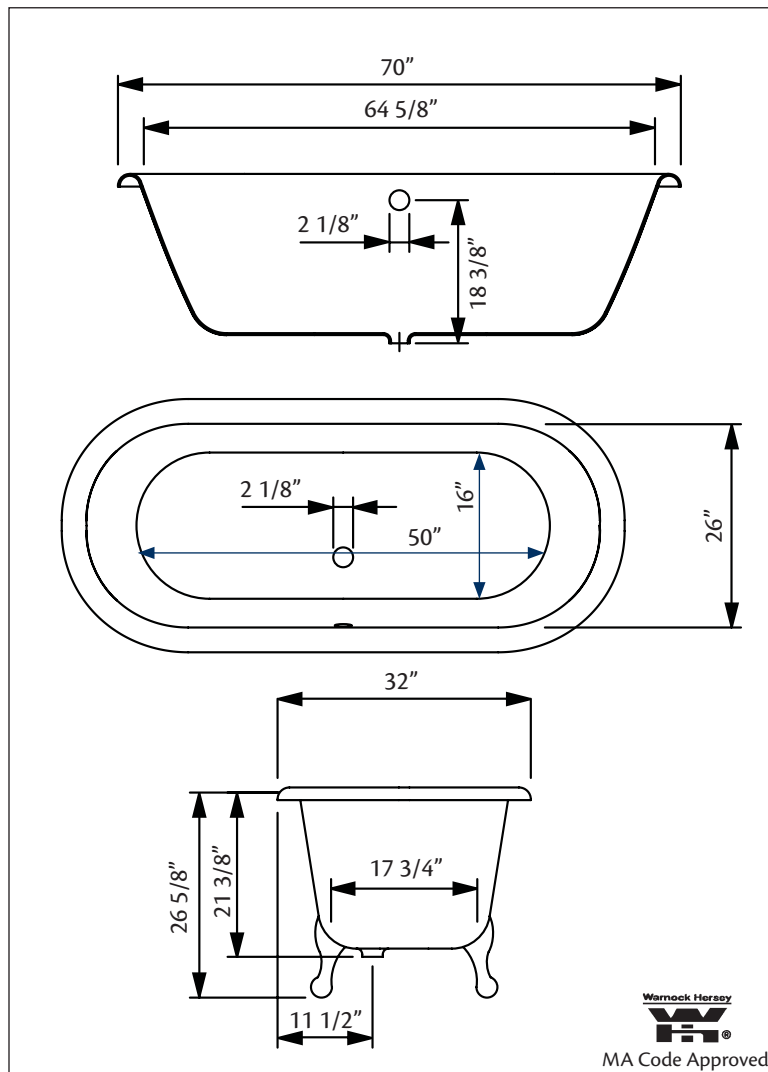

## 2161 CARLTON Cast Iron Bath with continuous rolled rim

*Cheviot Products' cast iron bathtubs are handmade in Europe with the finest materials. Fired with a thick coating of AA grade titanium-based enamel for unparalleled hardness and non-porosity, the extremely durable surface is easy to clean and resistant to stains, bacteria, and other microbes. Cast iron also keeps your bath warm for the longest possible time.*

**70" x 32" Wide x 26" Tall**

302 lbs, 63 gallons

**Colours:** White, Custom Colour Exterior

**Feet:** Brass Plated, Brushed Nickel, Chrome Plated, Polished Nickel, White Coated, Antique Bronze

**Related Products:**

**5115LEV Tub Filler  
With Hand Shower**

**5100 Tub Filler  
With Hand Shower**

**3970XL Heavy Duty  
Water Supply Lines**

**2222 Waste &  
Overflow**

**Note:** Rough-in dimensions may vary +/- 1/2" and are subject to change. No responsibility is assumed by Cheviot Products Inc. One Year Limited Warranty against manufacturer's defects.