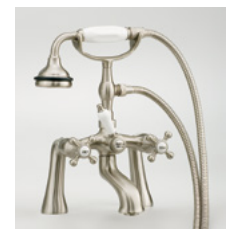

#5106 Tub Filler
with Hand Shower