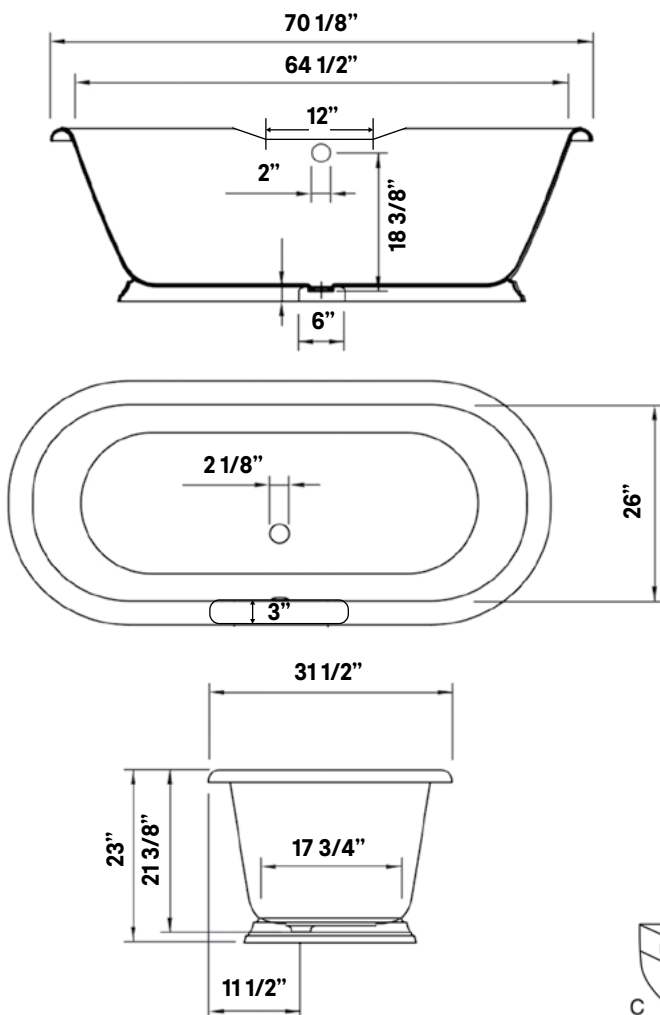

#2163 Shown

Sandringham Cast Iron Bath

#2162 | 70 1/8" L x 31 1/2" W x 23" H
401 lbs, 63 Gallons

Cheviot Products' cast iron bathtubs are handmade in Europe with the finest materials. Fired with a thick coating of AA grade titanium-based enamel for unparalleled hardness and non-porosity, the extremely durable surface is easy to clean and resistant to stains, bacteria and other microbes. Cast iron also keeps your bath warm for the longest possible time.

Rim Configuration

Flat Area for Faucet holes. Please specify c.c. measurement.

Colours

White Interior & Exterior
White Interior & Custom Colour Exterior

Note

Rough-in dimensions may vary +/- 1/2" and are subject to change. No responsibility is assumed by Cheviot Products Inc. One Year Limited Warranty against manufacturer's defects.

! Please note that this product uses a low profile pedestal with reduced clearance below the drain. Horizontal waste tube will be approximately 3/4" below finished floor level. Floor must be channeled to accommodate drain.