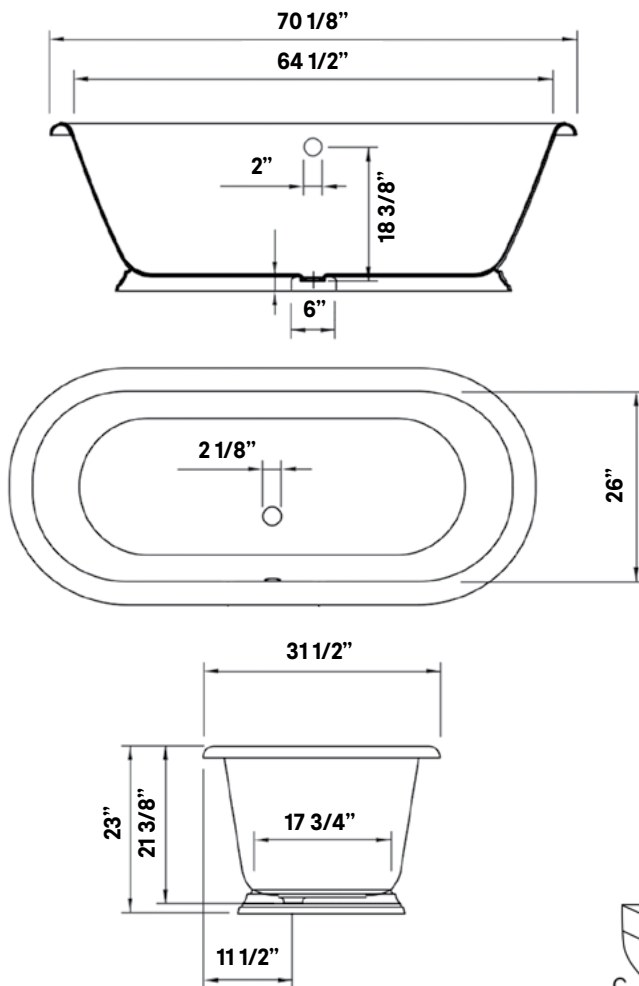

Sandringham Cast Iron Bath

#2163 | 70 1/8" L x 31 1/2" W x 23" H
401 lbs, 63 Gallons

Cheviot Products' cast iron bathtubs are handmade in Europe with the finest materials. Fired with a thick coating of AA grade titanium-based enamel for unparalleled hardness and non-porosity, the extremely durable surface is easy to clean and resistant to stains, bacteria and other microbes. Cast iron also keeps your bath warm for the longest possible time.

Rim Configuration
Continuous Rolled Rim

Colours
White Interior & Exterior
White Interior & Custom
Colour Exterior

Note
Rough-in dimensions may vary +/- 1/2" and are subject to change. No responsibility is assumed by Cheviot Products Inc. One Year Limited Warranty against manufacturer's defects.

! Please note that this product uses a low profile pedestal with reduced clearance below the drain. Horizontal waste tube will be approximately 3/4" below finished floor level. Floor must be channeled to accommodate drain.