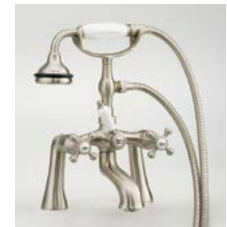

#2120 Shown

Regal Cast Iron Bath With Pedestal Base

#2164 | 70"L x 32"W x 26"H
395 lbs, 63 gallons

Cheviot Products' cast iron bathtubs are hand-made in Europe with the finest materials. Fired with a thick coating of AA grade titanium-based enamel for unparalleled hardness and non-porosity, the extremely durable surface is easy to clean and resistant to stains, bacteria and other microbes. Cast iron also keeps your bath warm for the longest possible time.

Rim Configuration
Flat Area on Rim

Colours
White, Custom Colour Exterior

Note
Rough-in dimensions may vary +/- 1/2" and are subject to change. No responsibility is assumed by Cheviot Products Inc. One Year Limited Warranty against manufacturer's defects.

Related Products

#5127 Tub Filler
with Hand Shower

#5106 Tub Filler
with Hand Shower

#3411 Water
Supply Lines

#2222 Waste &
Overflow