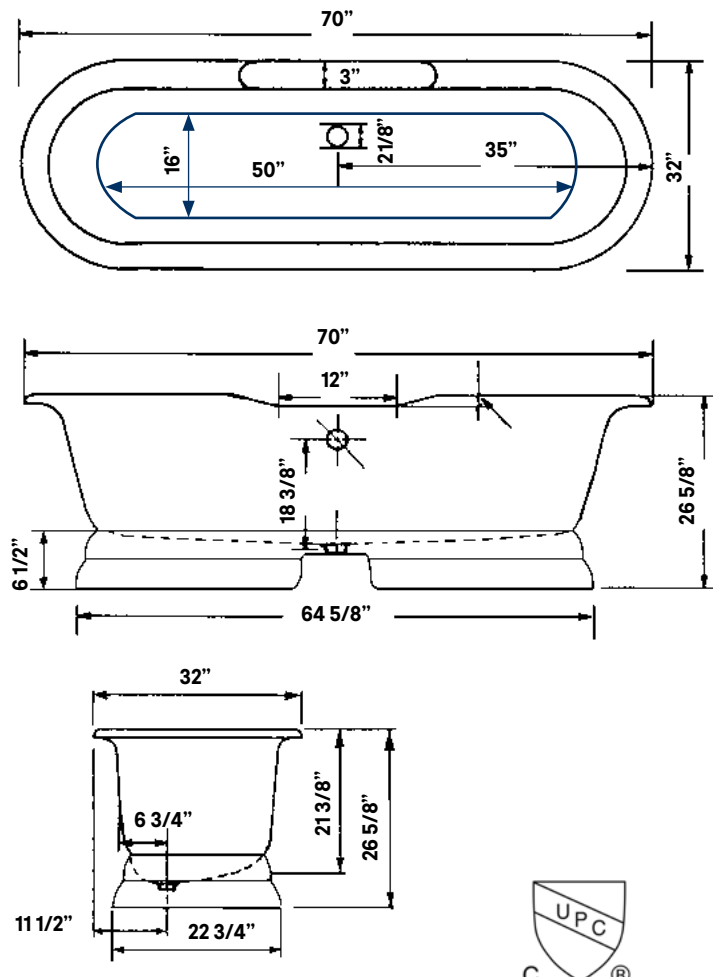

#2120 Shown

Regal Cast Iron Bath With Pedestal Base

#2164 | 70"L x 32"W x 26"H
395 lbs, 63 gallons

Cheviot Products' cast iron bathtubs are hand-made in Europe with the finest materials. Fired with a thick coating of AA grade titanium-based enamel for unparalleled hardness and non-porosity, the extremely durable surface is easy to clean and resistant to stains, bacteria and other microbes. Cast iron also keeps your bath warm for the longest possible time.

Rim Configuration
Flat Area on Rim

Colours
White, Custom Colour Exterior

Note
Rough-in dimensions may vary +/- 1/2" and are subject to change. No responsibility is assumed by Cheviot Products Inc. One Year Limited Warranty against manufacturer's defects.

Related Products

#5127 Tub Filler
with Hand Shower

#5106 Tub Filler
with Hand Shower

#3411 Water
Supply Lines

#2222 Waste &
Overflow