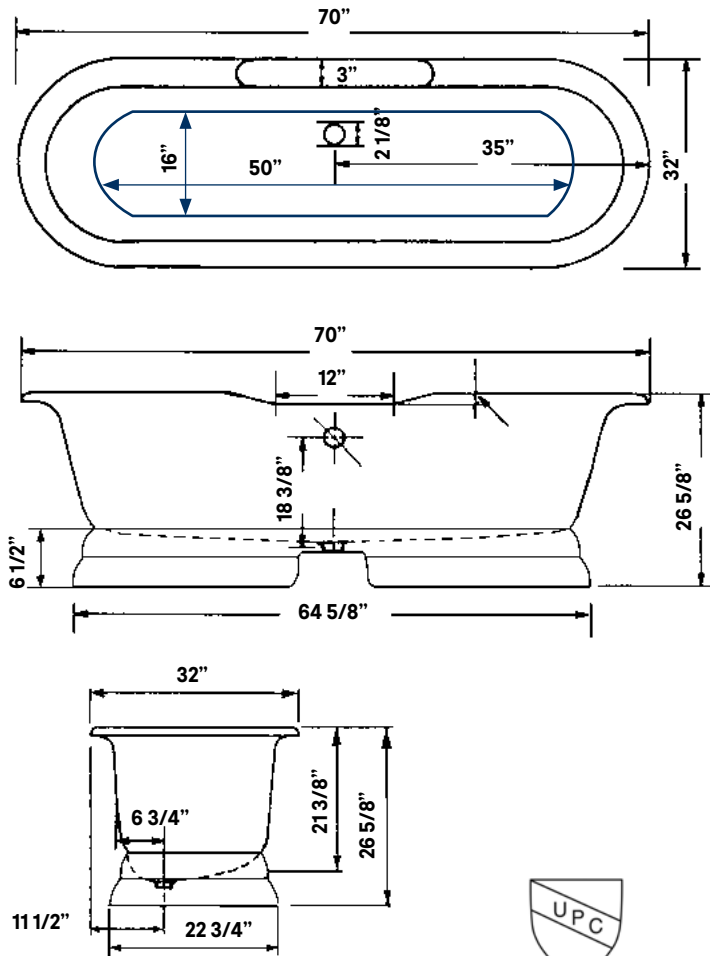

## Regal Cast Iron Bath With Pedestal Base

**#2165 | 70"L x 32"W x 26"H**  
395 lbs, 63 gallons

Cheviot Products' cast iron bathtubs are hand-made in Europe with the finest materials. Fired with a thick coating of AA grade titanium-based enamel for unparalleled hardness and non-porosity, the extremely durable surface is easy to clean and resistant to stains, bacteria and other microbes. Cast iron also keeps your bath warm for the longest possible time.

**Rim Configuration**  
Continuous Rolled Rim

**Colours**  
White, Custom Colour Exterior

**Note**  
Rough-in dimensions may vary +/- 1/2" and are subject to change. No responsibility is assumed by Cheviot Products Inc. One Year Limited Warranty against manufacturer's defects.