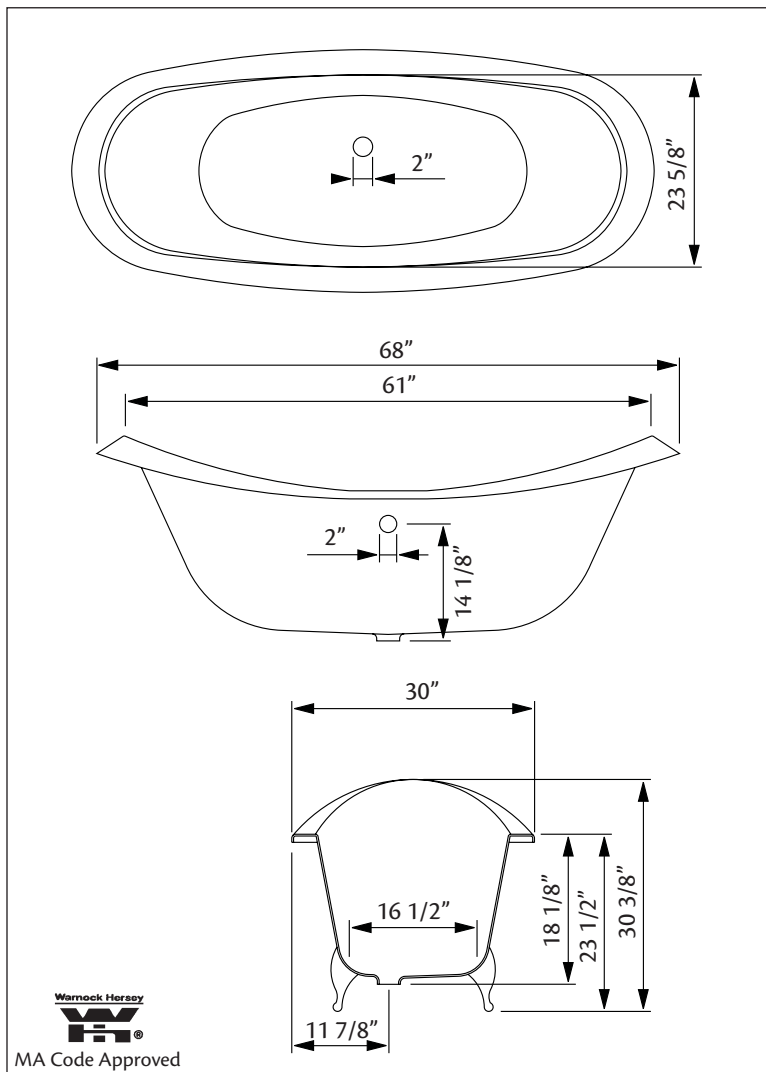

Model 2112 Shown

68" x 31" Wide x 30 1/4" Tall, 330 lbs, 49 gallons
Colours: White or Biscuit Interior with Matching or Custom Colour Exterior

Feet: Brass Plated, Brushed Nickel, Chrome Plated, Polished Nickel, White Coated, Antique Bronze

Related Products:

5115LEV Tub Filler With Hand Shower

3970 Heavy Duty Water Supply Lines

5127 Tub Filler With Hand Shower

3411 Water Supply Lines

Note: Rough-in dimensions may vary +/- 1/2" and are subject to change. No responsibility is assumed by Cheviot Products Inc. One Year Limited Warranty against manufacturer's defects.