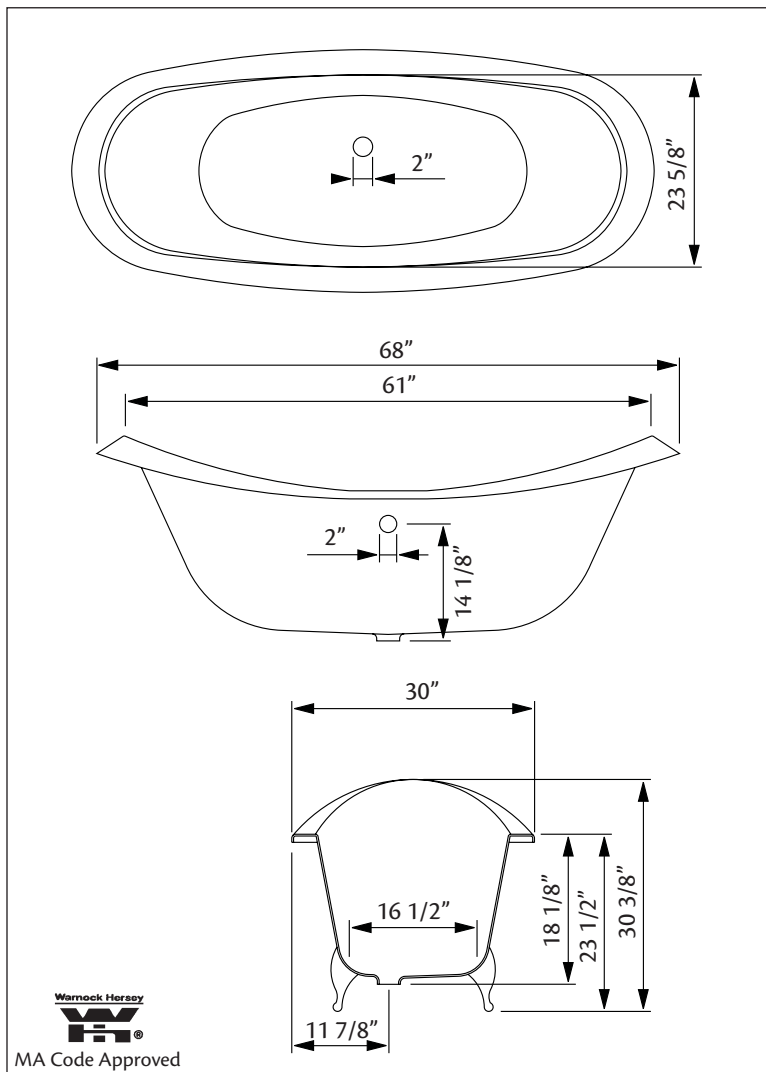

Model 2114 Shown

**68" x 31" Wide x 30 1/4" Tall, 330 lbs, 49 gallons**  
**Colours:** White or Biscuit Interior with Matching or Custom Colour Exterior

**Feet:** Brass Plated, Brushed Nickel, Chrome Plated, Polished Nickel, White Coated, Antique Bronze

**Related Products:**

**5115LEV Tub Filler With Hand Shower**

**3970 Heavy Duty Water Supply Lines**

**5127 Tub Filler With Hand Shower**

**3411 Water Supply Lines**

**Note:** Rough-in dimensions may vary +/- 1/2" and are subject to change. No responsibility is assumed by Cheviot Products Inc. One Year Limited Warranty against manufacturer's defects.