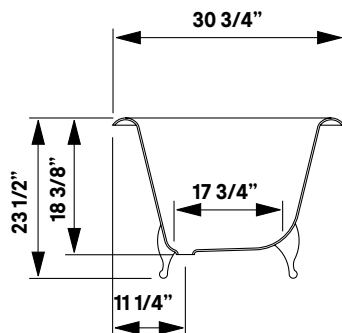

#2170 Shown

Regal Cast Iron Bath With Shaughnessy Feet

#2168 | 61"L x 31"W x 24"H
280 lbs, 45 gallons

Cheviot Products' cast iron bathtubs are hand-made in Europe with the finest materials. Fired with a thick coating of AA grade titanium-based enamel for unparalleled hardness and non-porosity, the extremely durable surface is easy to clean and resistant to stains, bacteria and other microbes. Cast iron also keeps your bath warm for the longest possible time.

Note
Rough-in dimensions may vary +/- 1/2" and are subject to change. No responsibility is assumed by Cheviot Products Inc. One Year Limited Warranty against manufacturer's defects.

Related Products

#5127 Tub Filler
with Hand Shower