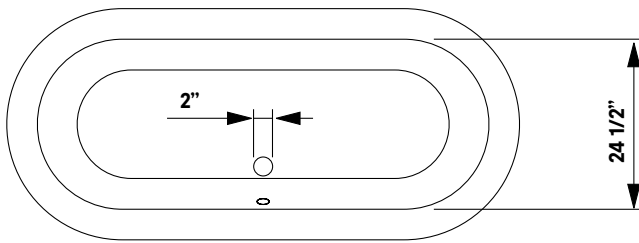

#2170 Shown

Regal Cast Iron Bath With Shaughnessy Feet

#2168 | 61"L x 31"W x 24"H
280 lbs, 45 gallons

Cheviot Products' cast iron bathtubs are hand-made in Europe with the finest materials. Fired with a thick coating of AA grade titanium-based enamel for unparalleled hardness and non-porosity, the extremely durable surface is easy to clean and resistant to stains, bacteria and other microbes. Cast iron also keeps your bath warm for the longest possible time.

Rim Configuration
Flat Area on Rim

Colours
White or Biscuit Interior with Matching or Custom Colour Exterior

Feet
Brass Plated, Brushed Nickel, Chrome Plated, Polished Nickel, White Coated, Antique Bronze

Note
Rough-in dimensions may vary +/- 1/2" and are subject to change. No responsibility is assumed by Cheviot Products Inc. One Year Limited Warranty against manufacturer's defects.

Related Products

#5127 Tub Filler
with Hand Shower