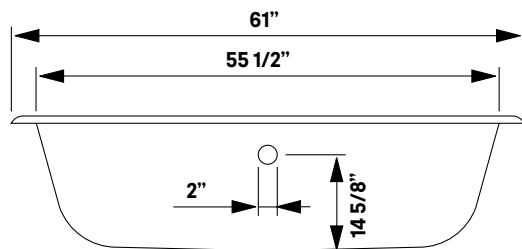

#2170 Shown

Regal Cast Iron Bath With Shaughnessy Feet

#2168 | 61"L x 31"W x 24"H
280 lbs, 45 gallons

Cheviot Products' cast iron bathtubs are hand-made in Europe with the finest materials. Fired with a thick coating of AA grade titanium-based enamel for unparalleled hardness and non-porosity, the extremely durable surface is easy to clean and resistant to stains, bacteria and other microbes. Cast iron also keeps your bath warm for the longest possible time.

Note
Rough-in dimensions may vary +/- 1/2" and are subject to change. No responsibility is assumed by Cheviot Products Inc. One Year Limited Warranty against manufacturer's defects.

Related Products

#5127 Tub Filler
with Hand Shower