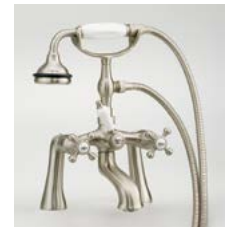

#2170 Shown

Regal Cast Iron Bath With Shaughnessy Feet

#2168 | 61"L x 31"W x 24"H
280 lbs, 45 gallons

Cheviot Products' cast iron bathtubs are hand-made in Europe with the finest materials. Fired with a thick coating of AA grade titanium-based enamel for unparalleled hardness and non-porosity, the extremely durable surface is easy to clean and resistant to stains, bacteria and other microbes. Cast iron also keeps your bath warm for the longest possible time.

Rim Configuration
Flat Area on Rim

Colours
White or Biscuit Interior with Matching or Custom Colour Exterior

Feet
Brass Plated, Brushed Nickel, Chrome Plated, Polished Nickel, White Coated, Antique Bronze

Note
Rough-in dimensions may vary +/- 1/2" and are subject to change. No responsibility is assumed by Cheviot Products Inc. One Year Limited Warranty against manufacturer's defects.

Related Products

#5127 Tub Filler
with Hand Shower