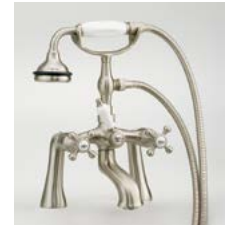

#2170 Shown

Regal Cast Iron Bath With Shaughnessy Feet

#2168 | 61"L x 31"W x 24"H
280 lbs, 45 gallons

Cheviot Products' cast iron bathtubs are hand-made in Europe with the finest materials. Fired with a thick coating of AA grade titanium-based enamel for unparalleled hardness and non-porosity, the extremely durable surface is easy to clean and resistant to stains, bacteria and other microbes. Cast iron also keeps your bath warm for the longest possible time.

Rim Configuration
Flat Area on Rim

Colours
White or Biscuit Interior with Matching or Custom Colour Exterior

Feet
Brass Plated, Brushed Nickel, Chrome Plated, Polished Nickel, White Coated, Antique Bronze

Note
Rough-in dimensions may vary +/- 1/2" and are subject to change. No responsibility is assumed by Cheviot Products Inc. One Year Limited Warranty against manufacturer's defects.

Related Products

#5127 Tub Filler
with Hand Shower