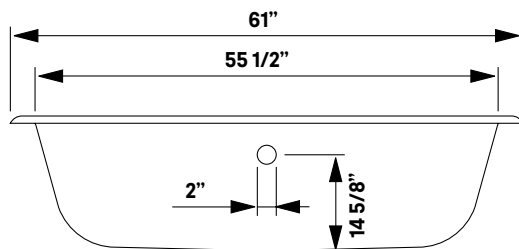

#2170 Shown

Regal Cast Iron Bath With Shaughnessy Feet

#2168 | 61"L x 31"W x 24"H
280 lbs, 45 gallons

Cheviot Products' cast iron bathtubs are hand-made in Europe with the finest materials. Fired with a thick coating of AA grade titanium-based enamel for unparalleled hardness and non-porosity, the extremely durable surface is easy to clean and resistant to stains, bacteria and other microbes. Cast iron also keeps your bath warm for the longest possible time.

Note
Rough-in dimensions may vary +/- 1/2" and are subject to change. No responsibility is assumed by Cheviot Products Inc. One Year Limited Warranty against manufacturer's defects.

Related Products

#5127 Tub Filler
with Hand Shower