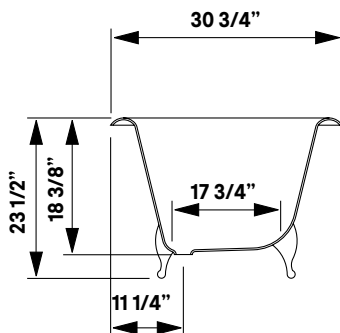

#2170 Shown

Regal Cast Iron Bath With Shaughnessy Feet

#2168 | 61"L x 31"W x 24"H
280 lbs, 45 gallons

Cheviot Products' cast iron bathtubs are hand-made in Europe with the finest materials. Fired with a thick coating of AA grade titanium-based enamel for unparalleled hardness and non-porosity, the extremely durable surface is easy to clean and resistant to stains, bacteria and other microbes. Cast iron also keeps your bath warm for the longest possible time.

Note
Rough-in dimensions may vary +/- 1/2" and are subject to change. No responsibility is assumed by Cheviot Products Inc. One Year Limited Warranty against manufacturer's defects.

Related Products

#5127 Tub Filler
with Hand Shower