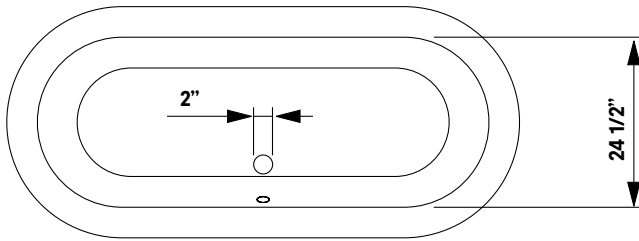

#2170 Shown

Regal Cast Iron Bath With Shaughnessy Feet

#2168 | 61"L x 31"W x 24"H
280 lbs, 45 gallons

Cheviot Products' cast iron bathtubs are hand-made in Europe with the finest materials. Fired with a thick coating of AA grade titanium-based enamel for unparalleled hardness and non-porosity, the extremely durable surface is easy to clean and resistant to stains, bacteria and other microbes. Cast iron also keeps your bath warm for the longest possible time.

Rim Configuration
Flat Area on Rim

Colours
White or Biscuit Interior with Matching or Custom Colour Exterior

Feet
Brass Plated, Brushed Nickel, Chrome Plated, Polished Nickel, White Coated, Antique Bronze

Note
Rough-in dimensions may vary +/- 1/2" and are subject to change. No responsibility is assumed by Cheviot Products Inc. One Year Limited Warranty against manufacturer's defects.

Related Products

#5127 Tub Filler
with Hand Shower