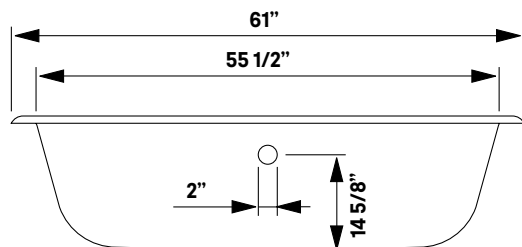

## Regal Cast Iron Bath With Shaughnessy Feet

**#2168 | 61"L x 31"W x 24"H**  
280 lbs, 45 gallons

Cheviot Products' cast iron bathtubs are hand-made in Europe with the finest materials. Fired with a thick coating of AA grade titanium-based enamel for unparalleled hardness and non-porosity, the extremely durable surface is easy to clean and resistant to stains, bacteria and other microbes. Cast iron also keeps your bath warm for the longest possible time.

**Note**  
Rough-in dimensions may vary +/- 1/2" and are subject to change. No responsibility is assumed by Cheviot Products Inc. One Year Limited Warranty against manufacturer's defects.