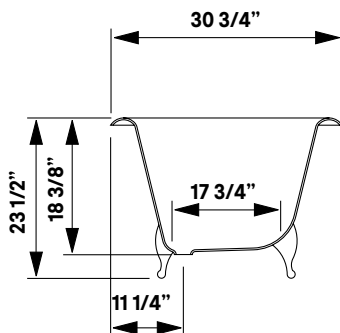

## Regal Cast Iron Bath With Shaughnessy Feet

**#2168 | 61"L x 31"W x 24"H**  
280 lbs, 45 gallons

Cheviot Products' cast iron bathtubs are hand-made in Europe with the finest materials. Fired with a thick coating of AA grade titanium-based enamel for unparalleled hardness and non-porosity, the extremely durable surface is easy to clean and resistant to stains, bacteria and other microbes. Cast iron also keeps your bath warm for the longest possible time.

**Note**  
Rough-in dimensions may vary +/- 1/2" and are subject to change. No responsibility is assumed by Cheviot Products Inc. One Year Limited Warranty against manufacturer's defects.