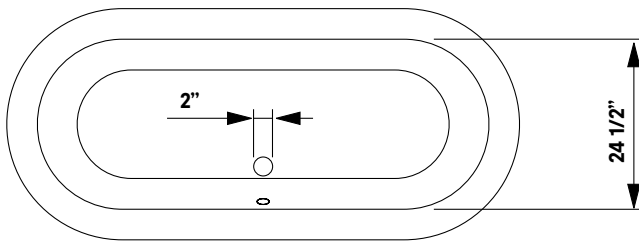

Regal Cast Iron Bath With Shaughnessy Feet

#2168 | 61"L x 31"W x 24"H
280 lbs, 45 gallons

Cheviot Products' cast iron bathtubs are hand-made in Europe with the finest materials. Fired with a thick coating of AA grade titanium-based enamel for unparalleled hardness and non-porosity, the extremely durable surface is easy to clean and resistant to stains, bacteria and other microbes. Cast iron also keeps your bath warm for the longest possible time.

Rim Configuration
Flat Area on Rim

Colours
White or Biscuit Interior with Matching or Custom Colour Exterior

Feet
Brass Plated, Brushed Nickel, Chrome Plated, Polished Nickel, White Coated, Antique Bronze

Note
Rough-in dimensions may vary +/- 1/2" and are subject to change. No responsibility is assumed by Cheviot Products Inc. One Year Limited Warranty against manufacturer's defects.

Related Products