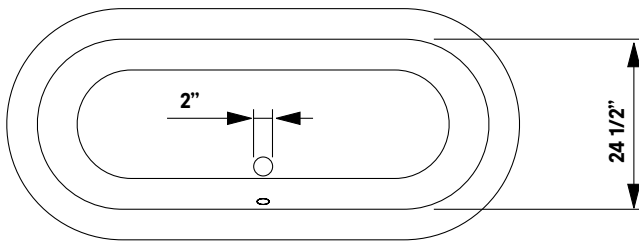

#2170 Shown

Regal Cast Iron Bath With Shaughnessy Feet

#2168 | 61"L x 31"W x 24"H
280 lbs, 45 gallons

Cheviot Products' cast iron bathtubs are hand-made in Europe with the finest materials. Fired with a thick coating of AA grade titanium-based enamel for unparalleled hardness and non-porosity, the extremely durable surface is easy to clean and resistant to stains, bacteria and other microbes. Cast iron also keeps your bath warm for the longest possible time.

Rim Configuration
Flat Area on Rim

Colours
White or Biscuit Interior with Matching or Custom Colour Exterior

Feet
Brass Plated, Brushed Nickel, Chrome Plated, Polished Nickel, White Coated, Antique Bronze

Note
Rough-in dimensions may vary +/- 1/2" and are subject to change. No responsibility is assumed by Cheviot Products Inc. One Year Limited Warranty against manufacturer's defects.

Related Products

#5127 Tub Filler
with Hand Shower