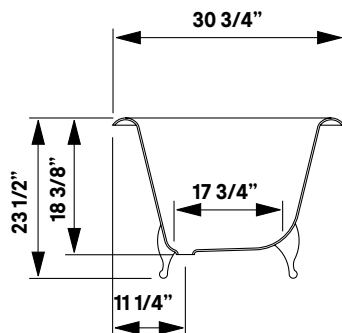

#2170 Shown

Regal Cast Iron Bath With Shaughnessy Feet

#2169 | 61"L x 31"W x 24"H
280 lbs, 45 gallons

Cheviot Products' cast iron bathtubs are hand-made in Europe with the finest materials. Fired with a thick coating of AA grade titanium-based enamel for unparalleled hardness and non-porosity, the extremely durable surface is easy to clean and resistant to stains, bacteria and other microbes. Cast iron also keeps your bath warm for the longest possible time.

Note
Rough-in dimensions may vary +/- 1/2" and are subject to change. No responsibility is assumed by Cheviot Products Inc. One Year Limited Warranty against manufacturer's defects.

Related Products

#5115LEV Tub Filler
with Hand Shower