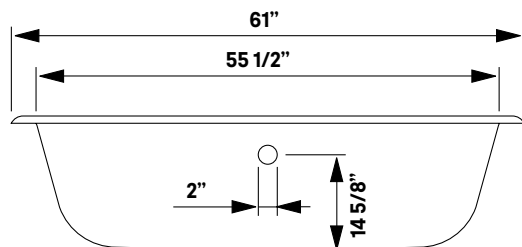

#2170 Shown

Regal Cast Iron Bath With Shaughnessy Feet

#2169 | 61"L x 31"W x 24"H
280 lbs, 45 gallons

Cheviot Products' cast iron bathtubs are hand-made in Europe with the finest materials. Fired with a thick coating of AA grade titanium-based enamel for unparalleled hardness and non-porosity, the extremely durable surface is easy to clean and resistant to stains, bacteria and other microbes. Cast iron also keeps your bath warm for the longest possible time.

Note
Rough-in dimensions may vary +/- 1/2" and are subject to change. No responsibility is assumed by Cheviot Products Inc. One Year Limited Warranty against manufacturer's defects.

Related Products

#5115LEV Tub Filler
with Hand Shower