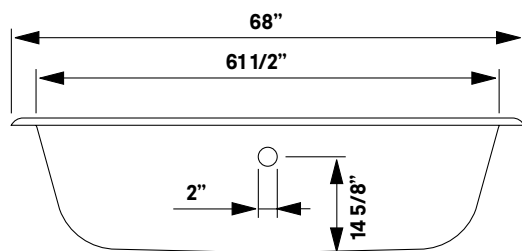

## Regal Cast Iron Bath With Shaughnessy Feet

#2170 | 68"L x 31"W x 24"H  
305 lbs, 50 gallons

Cheviot Products' cast iron bathtubs are hand-made in Europe with the finest materials. Fired with a thick coating of AA grade titanium-based enamel for unparalleled hardness and non-porosity, the extremely durable surface is easy to clean and resistant to stains, bacteria and other microbes. Cast iron also keeps your bath warm for the longest possible time.

**Note**  
Rough-in dimensions may vary +/- 1/2" and are subject to change. No responsibility is assumed by Cheviot Products Inc. One Year Limited Warranty against manufacturer's defects.