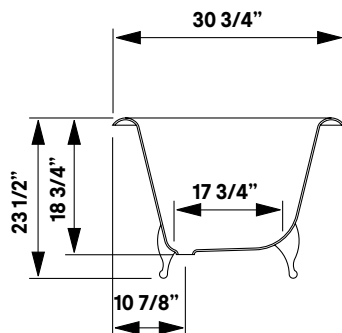

## Regal Cast Iron Bath With Shaughnessy Feet

#2170 | 68"L x 31"W x 24"H  
305 lbs, 50 gallons

Cheviot Products' cast iron bathtubs are hand-made in Europe with the finest materials. Fired with a thick coating of AA grade titanium-based enamel for unparalleled hardness and non-porosity, the extremely durable surface is easy to clean and resistant to stains, bacteria and other microbes. Cast iron also keeps your bath warm for the longest possible time.

**Rim Configuration**  
Flat Area on Rim

**Colours**  
White or Biscuit Interior with Matching or Custom Colour Exterior

**Feet**  
Brass Plated, Brushed Nickel, Chrome Plated, Polished Nickel, White Coated, Antique Bronze

**Note**  
Rough-in dimensions may vary +/- 1/2" and are subject to change. No responsibility is assumed by Cheviot Products Inc. One Year Limited Warranty against manufacturer's defects.