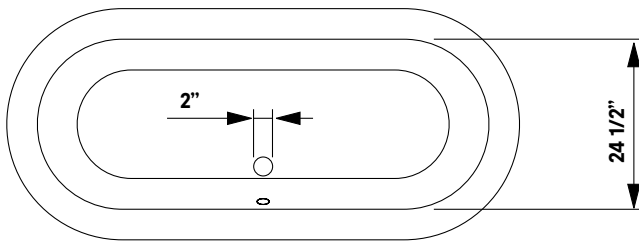

## Regal Cast Iron Bath With Shaughnessy Feet

#2170 | 68"L x 31"W x 24"H  
305 lbs, 50 gallons

Cheviot Products' cast iron bathtubs are hand-made in Europe with the finest materials. Fired with a thick coating of AA grade titanium-based enamel for unparalleled hardness and non-porosity, the extremely durable surface is easy to clean and resistant to stains, bacteria and other microbes. Cast iron also keeps your bath warm for the longest possible time.

**Rim Configuration**  
Flat Area on Rim

**Colours**  
White or Biscuit Interior with Matching or Custom Colour Exterior

**Feet**  
Brass Plated, Brushed Nickel, Chrome Plated, Polished Nickel, White Coated, Antique Bronze

**Note**  
Rough-in dimensions may vary +/- 1/2" and are subject to change. No responsibility is assumed by Cheviot Products Inc. One Year Limited Warranty against manufacturer's defects.