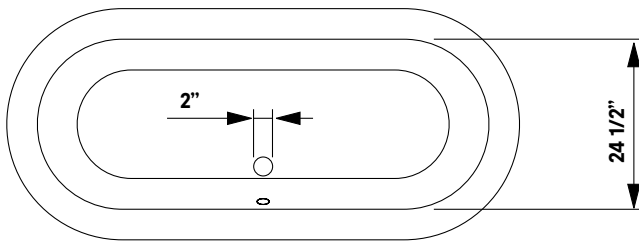

Regal Cast Iron Bath With Shaughnessy Feet

#2170 | 68"L x 31"W x 24"H
305 lbs, 50 gallons

Cheviot Products' cast iron bathtubs are hand-made in Europe with the finest materials. Fired with a thick coating of AA grade titanium-based enamel for unparalleled hardness and non-porosity, the extremely durable surface is easy to clean and resistant to stains, bacteria and other microbes. Cast iron also keeps your bath warm for the longest possible time.

Rim Configuration
Flat Area on Rim

Colours
White or Biscuit Interior with
Matching or Custom Colour
Exterior

Feet
Brass Plated, Brushed Nickel,
Chrome Plated, Polished Nickel,
White Coated, Antique Bronze

Note
Rough-in dimensions may vary +/-
1/2" and are subject to change.
No responsibility is assumed by
Cheviot Products Inc.
One Year Limited
Warranty against
manufacturer's defects.

Related Products

#5127 Tub Filler
with Hand Shower