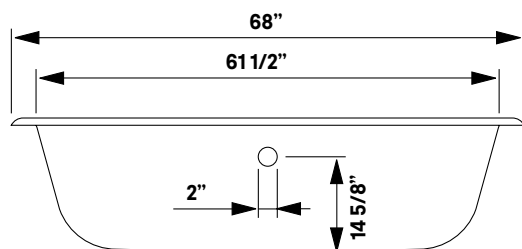

Regal Cast Iron Bath With Shaughnessy Feet

#2170 | 68"L x 31"W x 24"H
305 lbs, 50 gallons

Cheviot Products' cast iron bathtubs are hand-made in Europe with the finest materials. Fired with a thick coating of AA grade titanium-based enamel for unparalleled hardness and non-porosity, the extremely durable surface is easy to clean and resistant to stains, bacteria and other microbes. Cast iron also keeps your bath warm for the longest possible time.

Note
Rough-in dimensions may vary +/-
1/2" and are subject to change.
No responsibility is assumed by
Cheviot Products Inc.
One Year Limited
Warranty against
manufacturer's defects.

Related Products

#5127 Tub Filler
with Hand Shower