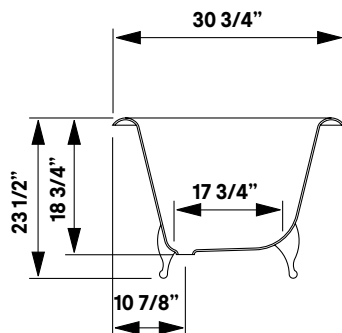

Regal Cast Iron Bath With Shaughnessy Feet

#2170 | 68"L x 31"W x 24"H
305 lbs, 50 gallons

Cheviot Products' cast iron bathtubs are hand-made in Europe with the finest materials. Fired with a thick coating of AA grade titanium-based enamel for unparalleled hardness and non-porosity, the extremely durable surface is easy to clean and resistant to stains, bacteria and other microbes. Cast iron also keeps your bath warm for the longest possible time.

Note
Rough-in dimensions may vary +/-
1/2" and are subject to change.
No responsibility is assumed by
Cheviot Products Inc.
One Year Limited
Warranty against
manufacturer's defects.

Related Products

#5127 Tub Filler
with Hand Shower