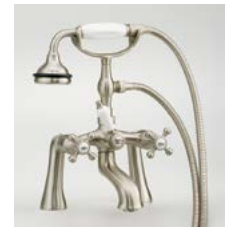

Regal Cast Iron Bath With Shaughnessy Feet

#2170 | 68" L x 31" W x 24" H
305 lbs, 50 gallons

Cheviot Products' cast iron bathtubs are hand-made in Europe with the finest materials. Fired with a thick coating of AA grade titanium-based enamel for unparalleled hardness and non-porosity, the extremely durable surface is easy to clean and resistant to stains, bacteria and other microbes. Cast iron also keeps your bath warm for the longest possible time.

Rim Configuration
Flat Area on Rim

Colours
White or Biscuit Interior with Matching or Custom Colour Exterior

Feet
Brass Plated, Brushed Nickel, Chrome Plated, Polished Nickel, White Coated, Antique Bronze

Note
Rough-in dimensions may vary +/- 1/2" and are subject to change. No responsibility is assumed by Cheviot Products Inc. One Year Limited Warranty against manufacturer's defects.

Related Products

#5127 Tub Filler
with Hand Shower