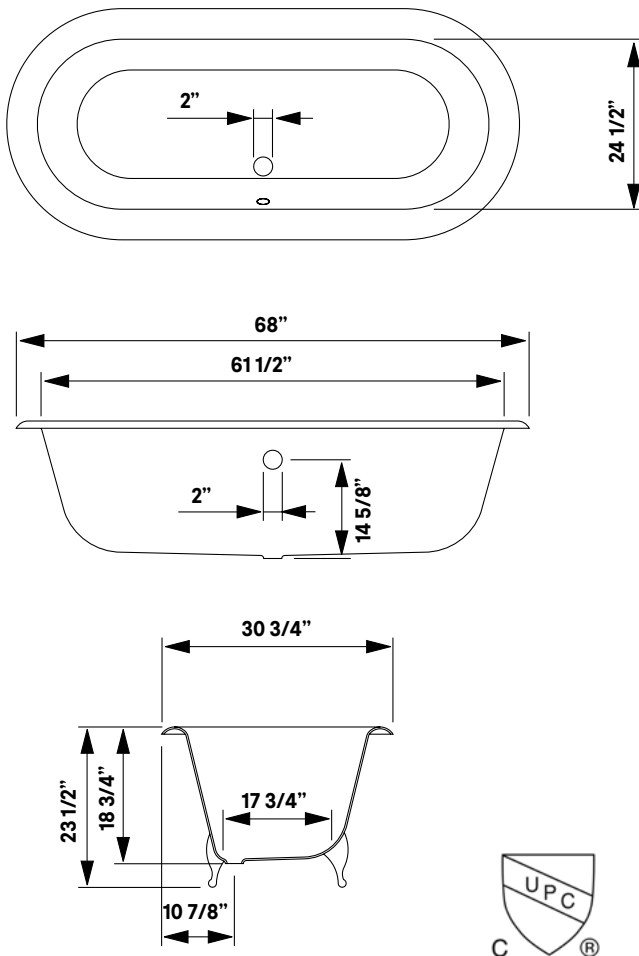

Regal Cast Iron Bath With Shaughnessy Feet

#2170 | 68" L x 31" W x 24" H
305 lbs, 50 gallons

Cheviot Products' cast iron bathtubs are hand-made in Europe with the finest materials. Fired with a thick coating of AA grade titanium-based enamel for unparalleled hardness and non-porosity, the extremely durable surface is easy to clean and resistant to stains, bacteria and other microbes. Cast iron also keeps your bath warm for the longest possible time.

Rim Configuration
Flat Area on Rim

Colours
White or Biscuit Interior with Matching or Custom Colour Exterior

Feet
Brass Plated, Brushed Nickel, Chrome Plated, Polished Nickel, White Coated, Antique Bronze

Note
Rough-in dimensions may vary +/- 1/2" and are subject to change. No responsibility is assumed by Cheviot Products Inc. One Year Limited Warranty against manufacturer's defects.

Related Products

#5127 Tub Filler
with Hand Shower

#5106 Tub Filler
with Hand Shower

#3411 Water
Supply Lines

#2222 Waste &
Overflow