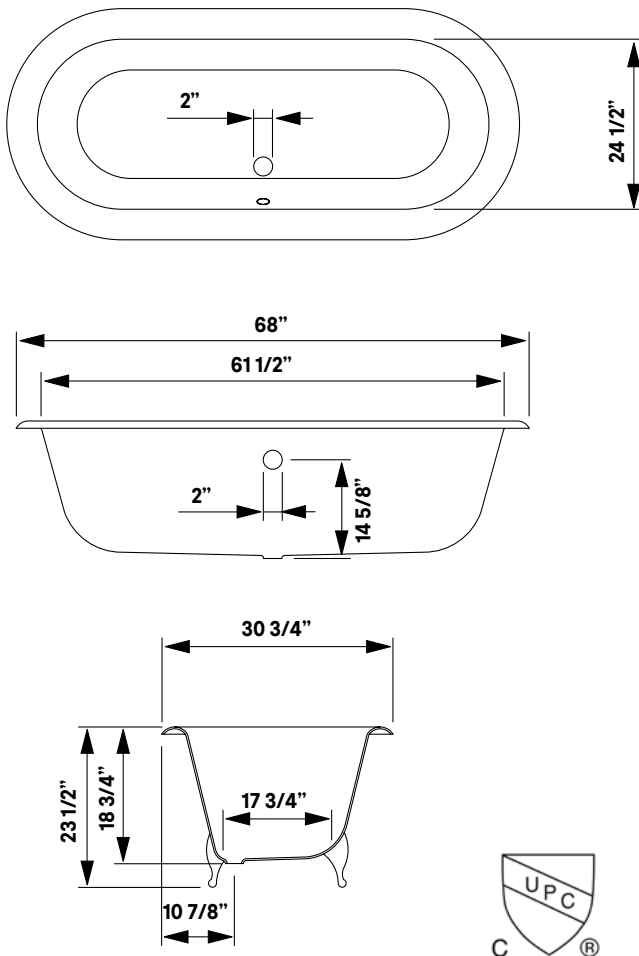

Regal Cast Iron Bath With Shaughnessy Feet

#2170 | 68"L x 31"W x 24"H
305 lbs, 50 gallons

Cheviot Products' cast iron bathtubs are hand-made in Europe with the finest materials. Fired with a thick coating of AA grade titanium-based enamel for unparalleled hardness and non-porosity, the extremely durable surface is easy to clean and resistant to stains, bacteria and other microbes. Cast iron also keeps your bath warm for the longest possible time.

Rim Configuration
Flat Area on Rim

Colours
White or Biscuit Interior with
Matching or Custom Colour
Exterior

Feet
Brass Plated, Brushed Nickel,
Chrome Plated, Polished Nickel,
White Coated, Antique Bronze

Note
Rough-in dimensions may vary +/-
1/2" and are subject to change.
No responsibility is assumed by
Cheviot Products Inc.
One Year Limited
Warranty against
manufacturer's defects.

Related Products

#5127 Tub Filler
with Hand Shower

#5106 Tub Filler
with Hand Shower

#3411 Water
Supply Lines

#2222 Waste &
Overflow