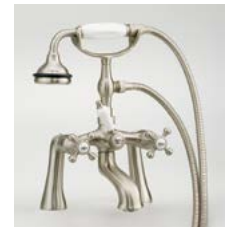

Regal Cast Iron Bath With Shaughnessy Feet

#2170 | 68"L x 31"W x 24"H
305 lbs, 50 gallons

Cheviot Products' cast iron bathtubs are hand-made in Europe with the finest materials. Fired with a thick coating of AA grade titanium-based enamel for unparalleled hardness and non-porosity, the extremely durable surface is easy to clean and resistant to stains, bacteria and other microbes. Cast iron also keeps your bath warm for the longest possible time.

Rim Configuration
Flat Area on Rim

Colours
White or Biscuit Interior with
Matching or Custom Colour
Exterior

Feet
Brass Plated, Brushed Nickel,
Chrome Plated, Polished Nickel,
White Coated, Antique Bronze

Note
Rough-in dimensions may vary +/-
1/2" and are subject to change.
No responsibility is assumed by
Cheviot Products Inc.
One Year Limited
Warranty against
manufacturer's defects.

Related Products

#5127 Tub Filler
with Hand Shower