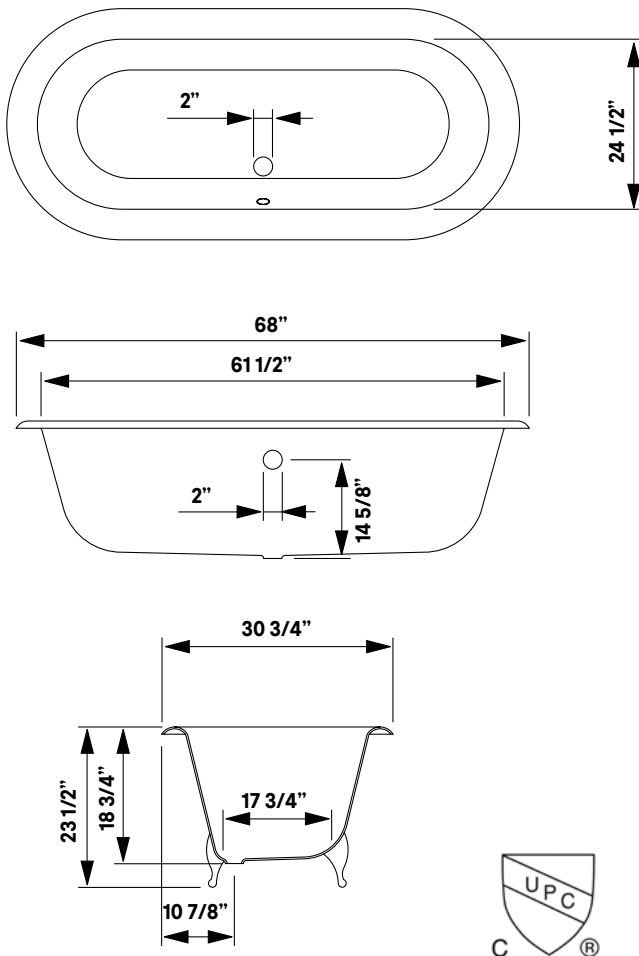

## Regal Cast Iron Bath With Shaughnessy Feet

**#2170 | 68"L x 31"W x 24"H**  
305 lbs, 50 gallons

Cheviot Products' cast iron bathtubs are hand-made in Europe with the finest materials. Fired with a thick coating of AA grade titanium-based enamel for unparalleled hardness and non-porosity, the extremely durable surface is easy to clean and resistant to stains, bacteria and other microbes. Cast iron also keeps your bath warm for the longest possible time.

**Rim Configuration**  
Flat Area on Rim

**Colours**  
White or Biscuit Interior with  
Matching or Custom Colour  
Exterior

**Feet**  
Brass Plated, Brushed Nickel,  
Chrome Plated, Polished Nickel,  
White Coated, Antique Bronze

**Note**  
Rough-in dimensions may vary +/-  
1/2" and are subject to change.  
No responsibility is assumed by  
Cheviot Products Inc.  
One Year Limited  
Warranty against  
manufacturer's defects.

### Related Products

**#5127 Tub Filler**  
with Hand Shower

**#5106 Tub Filler**  
with Hand Shower

**#3411 Water**  
Supply Lines

**#2222 Waste &**  
Overflow