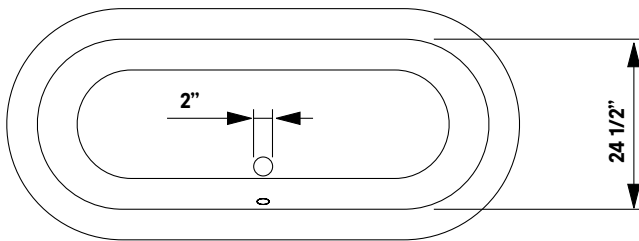

## Regal Cast Iron Bath With Shaughnessy Feet

**#2170 | 68"L x 31"W x 24"H**  
305 lbs, 50 gallons

Cheviot Products' cast iron bathtubs are hand-made in Europe with the finest materials. Fired with a thick coating of AA grade titanium-based enamel for unparalleled hardness and non-porosity, the extremely durable surface is easy to clean and resistant to stains, bacteria and other microbes. Cast iron also keeps your bath warm for the longest possible time.

**Rim Configuration**  
Flat Area on Rim

**Colours**  
White or Biscuit Interior with  
Matching or Custom Colour  
Exterior

**Feet**  
Brass Plated, Brushed Nickel,  
Chrome Plated, Polished Nickel,  
White Coated, Antique Bronze

**Note**  
Rough-in dimensions may vary +/-  
1/2" and are subject to change.  
No responsibility is assumed by  
Cheviot Products Inc.  
One Year Limited  
Warranty against  
manufacturer's defects.