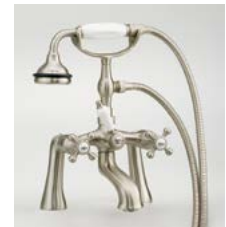

#5106 Tub Filler
with Hand Shower