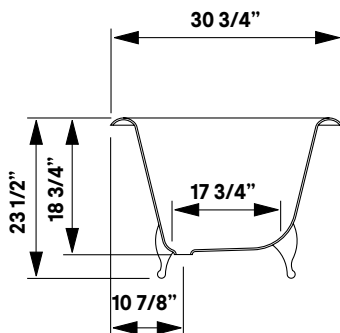

## Regal Cast Iron Bath With Shaughnessy Feet

**#2170 | 68"L x 31"W x 24"H**  
305 lbs, 50 gallons

Cheviot Products' cast iron bathtubs are hand-made in Europe with the finest materials. Fired with a thick coating of AA grade titanium-based enamel for unparalleled hardness and non-porosity, the extremely durable surface is easy to clean and resistant to stains, bacteria and other microbes. Cast iron also keeps your bath warm for the longest possible time.

**Rim Configuration**  
Flat Area on Rim

**Colours**  
White or Biscuit Interior with  
Matching or Custom Colour  
Exterior

**Feet**  
Brass Plated, Brushed Nickel,  
Chrome Plated, Polished Nickel,  
White Coated, Antique Bronze

**Note**  
Rough-in dimensions may vary +/-  
1/2" and are subject to change.  
No responsibility is assumed by  
Cheviot Products Inc.  
One Year Limited  
Warranty against  
manufacturer's defects.