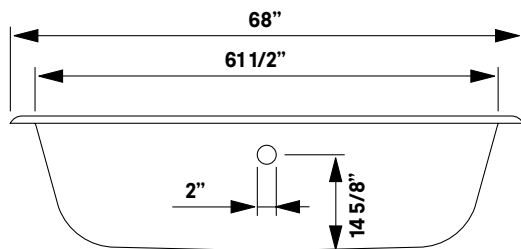

## Regal Cast Iron Bath With Shaughnessy Feet

**#2170 | 68"L x 31"W x 24"H**  
305 lbs, 50 gallons

Cheviot Products' cast iron bathtubs are hand-made in Europe with the finest materials. Fired with a thick coating of AA grade titanium-based enamel for unparalleled hardness and non-porosity, the extremely durable surface is easy to clean and resistant to stains, bacteria and other microbes. Cast iron also keeps your bath warm for the longest possible time.

**Note**  
Rough-in dimensions may vary +/-  
1/2" and are subject to change.  
No responsibility is assumed by  
Cheviot Products Inc.  
One Year Limited  
Warranty against  
manufacturer's defects.