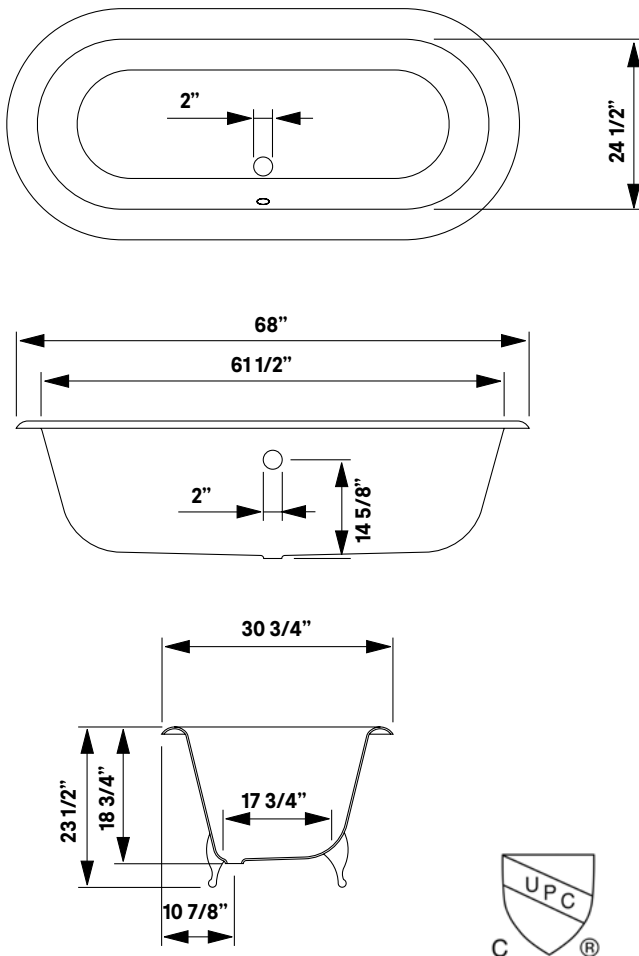

## Regal Cast Iron Bath With Shaughnessy Feet

#2171 | 68" L x 31" W x 24" H  
305 lbs, 50 gallons

Cheviot Products' cast iron bathtubs are hand-made in Europe with the finest materials. Fired with a thick coating of AA grade titanium-based enamel for unparalleled hardness and non-porosity, the extremely durable surface is easy to clean and resistant to stains, bacteria and other microbes. Cast iron also keeps your bath warm for the longest possible time.

**Note**  
Rough-in dimensions may vary +/- 1/2" and are subject to change. No responsibility is assumed by Cheviot Products Inc. One Year Limited Warranty against manufacturer's defects.