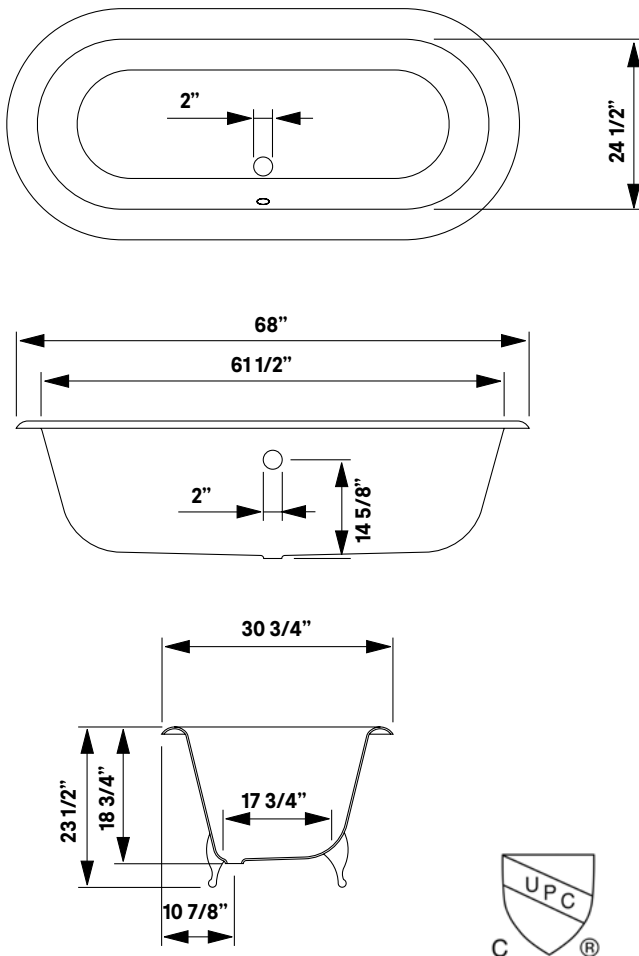

#2170 Shown

Regal Cast Iron Bath With Shaughnessy Feet

#2171 | 68" L x 31" W x 24" H
305 lbs, 50 gallons

Cheviot Products' cast iron bathtubs are hand-made in Europe with the finest materials. Fired with a thick coating of AA grade titanium-based enamel for unparalleled hardness and non-porosity, the extremely durable surface is easy to clean and resistant to stains, bacteria and other microbes. Cast iron also keeps your bath warm for the longest possible time.

Note
Rough-in dimensions may vary +/- 1/2" and are subject to change. No responsibility is assumed by Cheviot Products Inc. One Year Limited Warranty against manufacturer's defects.

Related Products

#5115LEV Tub Filler
with Hand Shower

#5100 Tub Filler
with Hand Shower

#3970 Heavy Duty
Water Supply Lines

#2222 Waste &
Overflow