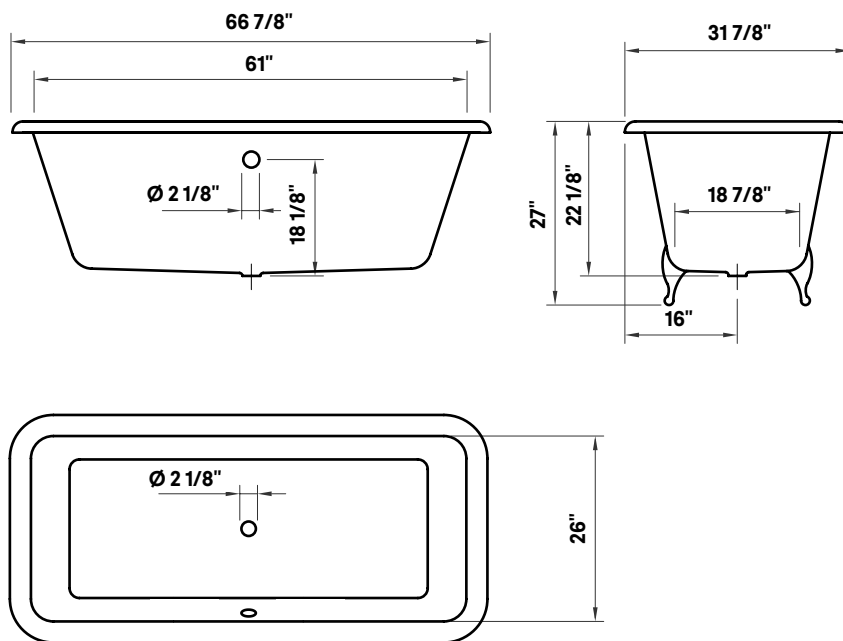

## Spencer Cast Iron Bath

**#2173 | 66 7/8" L x 31 7/8" W x 27" H**  
273 lbs, 58 Gallons

Cheviot Products' cast iron bathtubs are hand-made in Europe with the finest materials. Fired with a thick coating of AA grade titanium-based enamel for unparalleled hardness and non-porosity, the extremely durable surface is easy to clean and resistant to stains, bacteria and other microbes. Cast iron also keeps your bath warm for the longest possible time.

### Note

Rough-in dimensions may vary +/- 1/2" and are subject to change.

No responsibility is assumed by Cheviot Products Inc.

One Year Limited

Warranty against manufacturer's defects.