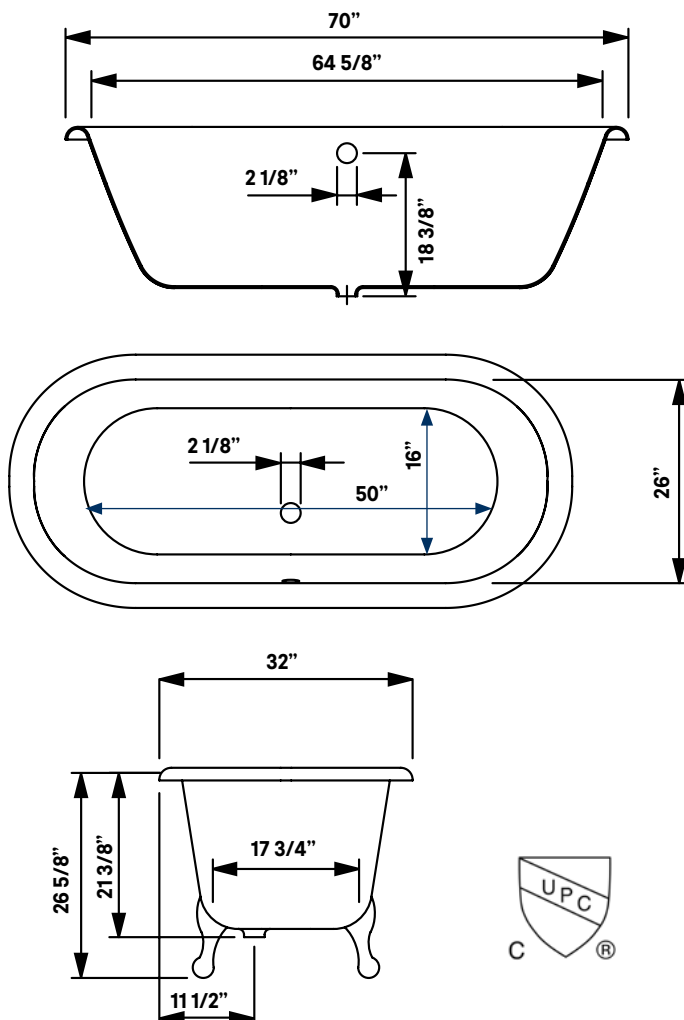

#2111 Shown

Regal Cast Iron Bath

#2174 | 70"L x 32"W x 26"H
302 lbs, 63 gallons

Cheviot Products' cast iron bathtubs are hand-made in Europe with the finest materials. Fired with a thick coating of AA grade titanium-based enamel for unparalleled hardness and non-porosity, the extremely durable surface is easy to clean and resistant to stains, bacteria and other microbes. Cast iron also keeps your bath warm for the longest possible time.

Rim Configuration
Flat Area on Rim

Colours
White, Colour Exterior

Feet
Available in Brass, Chrome, Brushed Nickel, Polished Nickel, Antique Bronze and White

Note
Rough-in dimensions may vary +/- 1/2" and are subject to change. No responsibility is assumed by Cheviot Products Inc. One Year Limited Warranty against manufacturer's defects.

Related Products

#5127 Tub Filler
with Hand Shower

#5106 Tub Filler
with Hand Shower

#3411 Water
Supply Lines

#2222 Waste &
Overflow