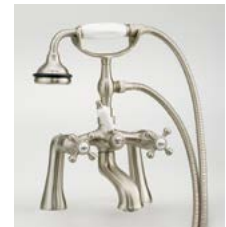

#2111 Shown

Regal Cast Iron Bath

#2174 | 70"L x 32"W x 26"H
302 lbs, 63 gallons

Cheviot Products' cast iron bathtubs are hand-made in Europe with the finest materials. Fired with a thick coating of AA grade titanium-based enamel for unparalleled hardness and non-porosity, the extremely durable surface is easy to clean and resistant to stains, bacteria and other microbes. Cast iron also keeps your bath warm for the longest possible time.

Rim Configuration
Flat Area on Rim

Colours
White, Colour Exterior

Feet
Available in Brass, Chrome, Brushed Nickel, Polished Nickel, Antique Bronze and White

Note
Rough-in dimensions may vary +/- 1/2" and are subject to change. No responsibility is assumed by Cheviot Products Inc. One Year Limited Warranty against manufacturer's defects.

Related Products

#5127 Tub Filler
with Hand Shower

#5106 Tub Filler
with Hand Shower

#3411 Water
Supply Lines

#2222 Waste &
Overflow