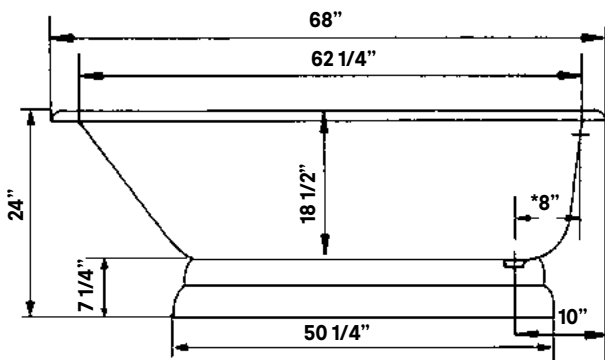

#2116 Shown

Traditional Cast Iron Bath With Pedestal Base

#2178 | 68"L x 30"W x 24"H
380 lbs, 59.5 gallons

Cheviot Products' cast iron bathtubs are hand-made in Europe with the finest materials. Fired with a thick coating of AA grade titanium-based enamel for unparalleled hardness and non-porosity, the extremely durable surface is easy to clean and resistant to stains, bacteria and other microbes. Cast iron also keeps your bath warm for the longest possible time.

Rim Configuration
Flat Area on Rim

Colours
White, Custom Colour Exterior

Note
Rough-in dimensions may vary +/- 1/2" and are subject to change. No responsibility is assumed by Cheviot Products Inc. One Year Limited Warranty against manufacturer's defects.

*8" C.C. waste/overflow to drain

Top center of overflow to floor 20 1/2"

Related Products

#5127 Tub Filler
with Hand Shower

#5106 Tub Filler
with Hand Shower

#3411 Water
Supply Lines

#2222 Waste &
Overflow