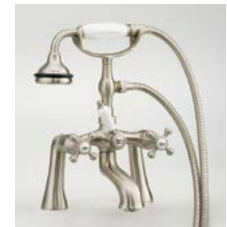

## Regal Cast Iron Bath With Shaughnessy Feet

#2180 | 70"L x 32"W x 26"H  
302 lbs, 63 gallons

Cheviot Products' cast iron bathtubs are hand-made in Europe with the finest materials. Fired with a thick coating of AA grade titanium-based enamel for unparalleled hardness and non-porosity, the extremely durable surface is easy to clean and resistant to stains, bacteria and other microbes. Cast iron also keeps your bath warm for the longest possible time.

**Rim Configuration**  
Flat Area on Rim

**Colours**  
White, Colour Exterior

**Feet**  
Available in Brass, Chrome, Brushed Nickel, Polished Nickel, Antique Bronze and White

**Note**  
Rough-in dimensions may vary +/- 1/2" and are subject to change. No responsibility is assumed by Cheviot Products Inc. One Year Limited Warranty against manufacturer's defects.

### Related Products

#5127 Tub Filler  
with Hand Shower

#5106 Tub Filler  
with Hand Shower

#3411 Water  
Supply Lines

#2222 Waste &  
Overflow