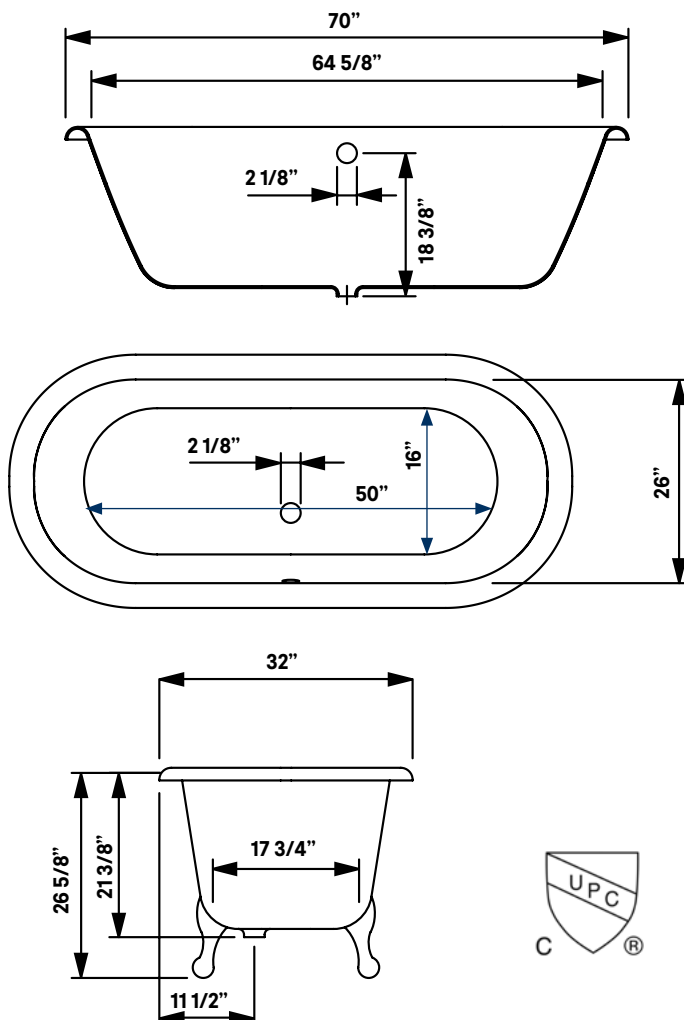

## Regal Cast Iron Bath With Shaughnessy Feet

#2180 | 70"L x 32"W x 26"H  
302 lbs, 63 gallons

Cheviot Products' cast iron bathtubs are hand-made in Europe with the finest materials. Fired with a thick coating of AA grade titanium-based enamel for unparalleled hardness and non-porosity, the extremely durable surface is easy to clean and resistant to stains, bacteria and other microbes. Cast iron also keeps your bath warm for the longest possible time.

**Rim Configuration**  
Flat Area on Rim

**Colours**  
White, Colour Exterior

**Feet**  
Available in Brass, Chrome, Brushed Nickel, Polished Nickel, Antique Bronze and White

**Note**  
Rough-in dimensions may vary +/- 1/2" and are subject to change. No responsibility is assumed by Cheviot Products Inc. One Year Limited Warranty against manufacturer's defects.