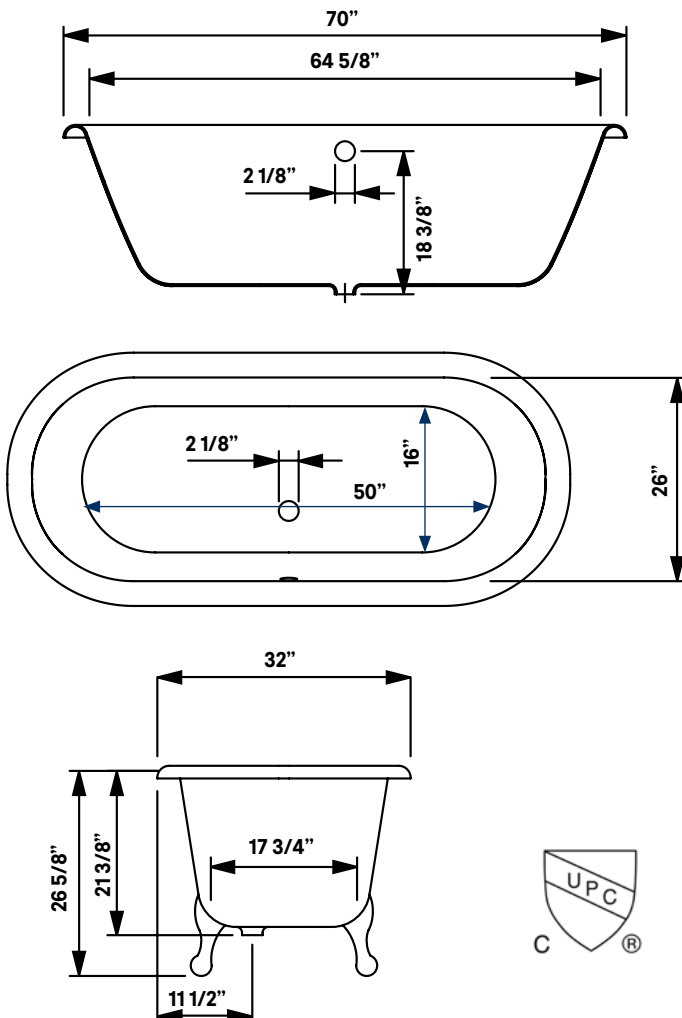

## Regal Cast Iron Bath With Shaughnessy Feet

**#2180 | 70"L x 32"W x 26"H**  
302 lbs, 63 gallons

Cheviot Products' cast iron bathtubs are hand-made in Europe with the finest materials. Fired with a thick coating of AA grade titanium-based enamel for unparalleled hardness and non-porosity, the extremely durable surface is easy to clean and resistant to stains, bacteria and other microbes. Cast iron also keeps your bath warm for the longest possible time.

**Rim Configuration**  
Flat Area on Rim

**Colours**  
White, Colour Exterior

**Feet**  
Available in Brass, Chrome, Brushed Nickel, Polished Nickel, Antique Bronze and White

**Note**  
Rough-in dimensions may vary +/- 1/2" and are subject to change. No responsibility is assumed by Cheviot Products Inc. One Year Limited Warranty against manufacturer's defects.