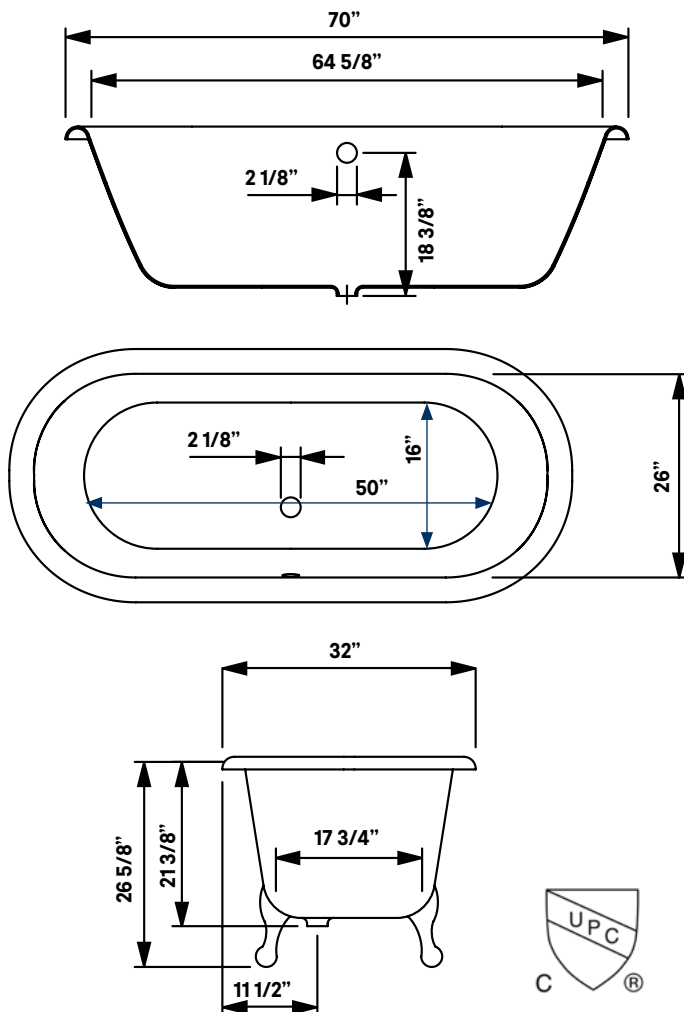

#2170 Shown

Regal Cast Iron Bath With Shaughnessy Feet

#2181 | 70"L x 32"W x 26"H
302 lbs, 63 gallons

Cheviot Products' cast iron bathtubs are hand-made in Europe with the finest materials. Fired with a thick coating of AA grade titanium-based enamel for unparalleled hardness and non-porosity, the extremely durable surface is easy to clean and resistant to stains, bacteria and other microbes. Cast iron also keeps your bath warm for the longest possible time.

Rim Configuration
Continuous Rolled Rim

Colours
White, Custom Colour Exterior

Feet
Brass Plated, Brushed Nickel,
Chrome Plated, Polished Nickel,
White Coated, Antique Bronze

Note
Rough-in dimensions may vary +/-
1/2" and are subject to change.
No responsibility is assumed by
Cheviot Products Inc.
One Year Limited
Warranty against
manufacturer's defects.

Related Products

#5115LEV Tub Filler
with Hand Shower

#5100 Tub Filler
with Hand Shower

#3970 Heavy Duty
Water Supply Lines

#2222 Waste &
Overflow