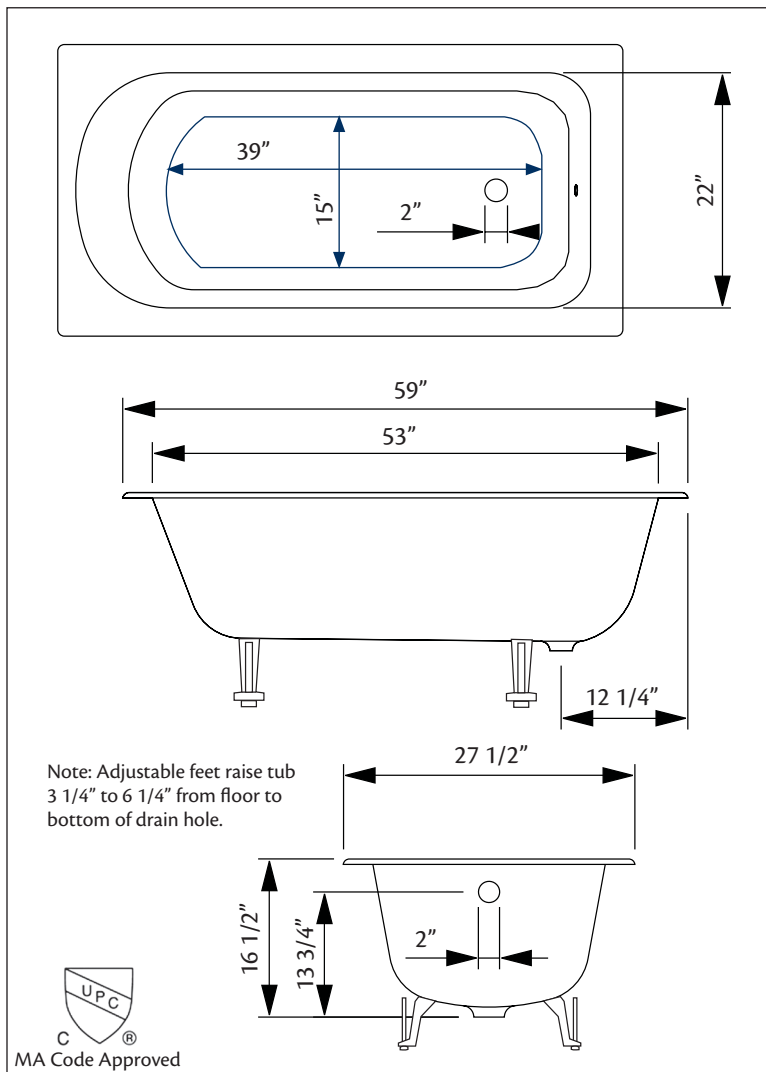

## 2187 DROP-IN Cast Iron Bath

*Cheviot Products' cast iron bathtubs are handmade in Europe with the finest materials. Fired with a thick coating of AA grade titanium-based enamel for unparalleled hardness and non-porosity, the extremely durable surface is easy to clean and resistant to stains, bacteria, and other microbes. Cast iron also keeps your bath warm for the longest possible time.*

Model 2190 Shown

**59" x 27 1/2" Wide x 16 1/2" Tall**

215 lbs, 38 gallons, 145 litres

**Colours:** Unfinished Exterior

### Related Products:

**7512 CONTEMPORARY**  
 Tub Filler, Hand Shower

**5100 Tub Filler**  
 With Hand Shower

**5138 Tub Filler**

**2222 Waste & Overflow**

**Note:** Rough-in dimensions may vary +/- 1/2" and are subject to change. No responsibility is assumed by Cheviot Products Inc. One Year Limited Warranty against manufacturer's defects.