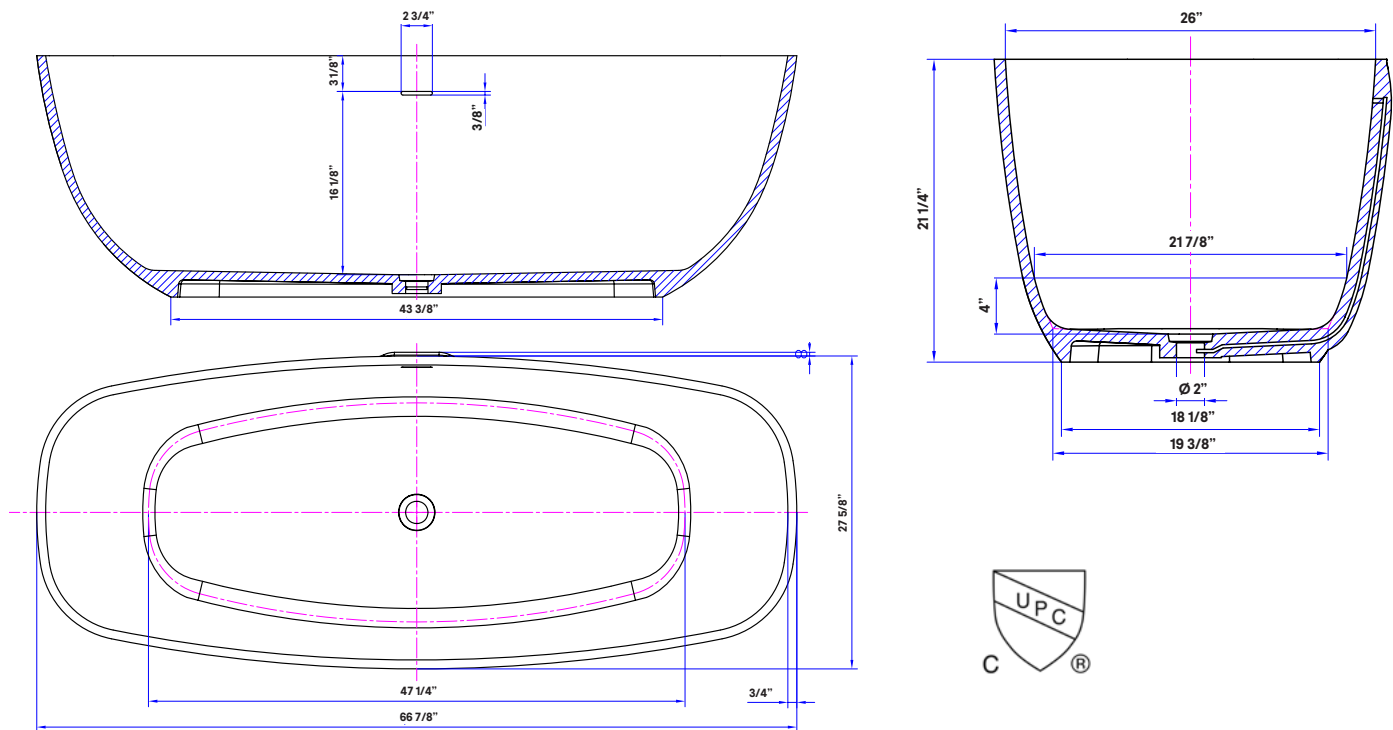

Giorgio Solid Surface Bathtub

#4111 | 67" L x 27 1/2" W x 21 1/4" H
280 lbs, 100 gallons

Cheviot Products' solid surface bathtubs are hand-formed, using the latest generation of composite resin materials. Warm to the touch and possessing superior insulation properties, these bathtubs are ideal for those who prefer a long, hot soak. Inherently harder and stronger than acrylic, solid surface bathtubs are also impervious to creaking and flexing. Polished by hand to a glossy sheen, the material is stain resistant and easy to clean and maintain.

Rim Configuration
Slimline

Colours
Gloss White

Note
Rough-in dimensions may vary +/- 1/2" and are subject to change. No responsibility is assumed by Cheviot Products Inc. One Year Limited Warranty against manufacturer's defects.