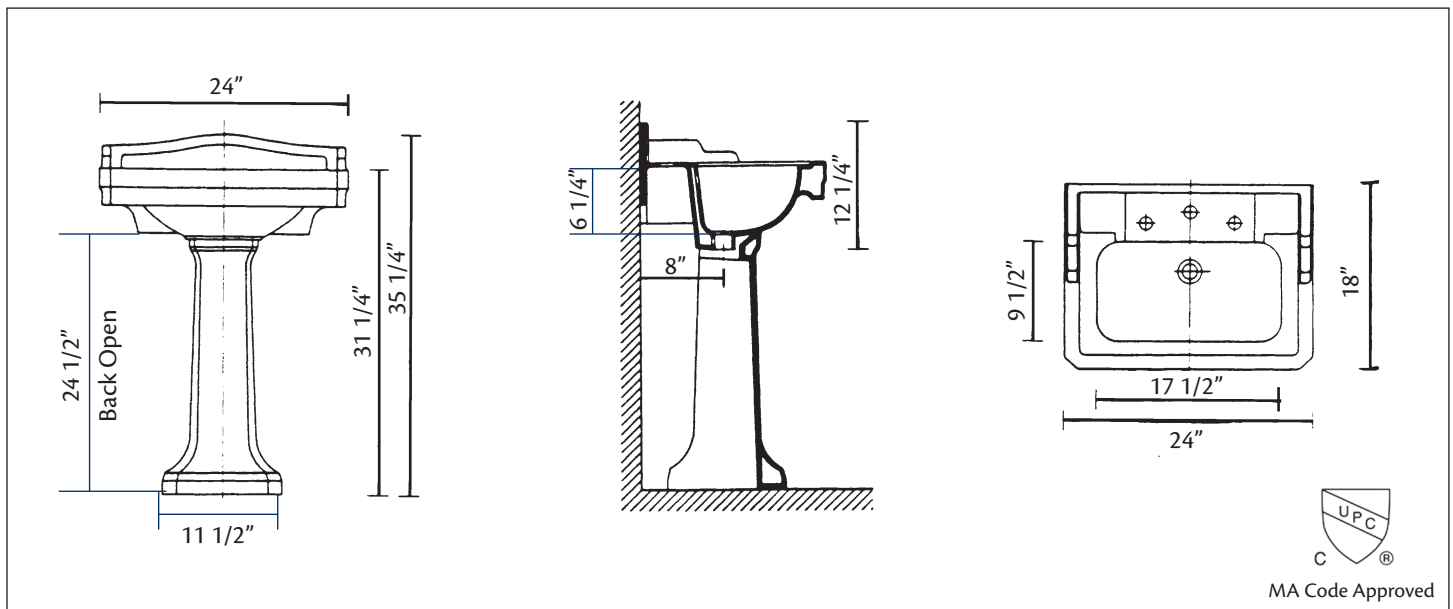

553 ESSEX Pedestal Lavatory

24" x 18" x 31 1/4"

Cheviot Products' vitreous china lavatories are finely crafted for outstanding beauty and practicality. Fired onto each sink is a fine glaze of powdered glass to ensure a lifetime of durability, ease of cleaning, and resistance to bacteria and other microbes.

Colours: White

Drillings: Single hole, 4" and 8" drilling

Related Products:

**5220 Widespread
 Lavatory Faucet**

**5236 4" Centreset
 Faucet**

**5289 SEINE
 Single Hole Faucet**

**5291 THAMES
 Single Hole Faucet**

Note: Rough-in dimensions may vary +/- 1/2" and are subject to change. No responsibility is assumed by Cheviot Products Inc. One Year Limited Warranty against manufacturer's defects.