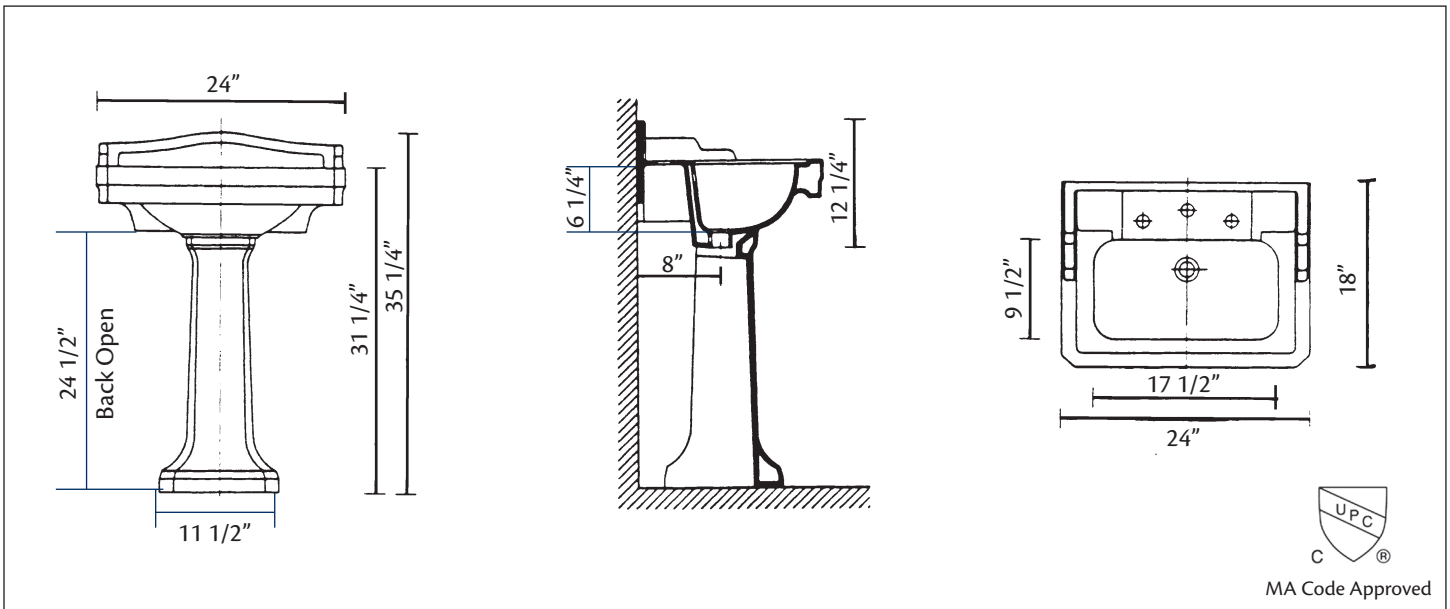

## 553 ESSEX Pedestal Lavatory

24" x 18" x 31 1/4"

*Cheviot Products' vitreous china lavatories are finely crafted for outstanding beauty and practicality. Fired onto each sink is a fine glaze of powdered glass to ensure a lifetime of durability, ease of cleaning, and resistance to bacteria and other microbes.*

**Colours:** White

**Drillings:** Single hole, 4" and 8" drilling

### Related Products:

**5220 Widespread  
Lavatory Faucet**

**5236 4" Centreset  
Faucet**

**5289 SEINE  
Single Hole Faucet**

**5291 THAMES  
Single Hole Faucet**

**Note:** Rough-in dimensions may vary +/- 1/2" and are subject to change. No responsibility is assumed by Cheviot Products Inc. One Year Limited Warranty against manufacturer's defects.