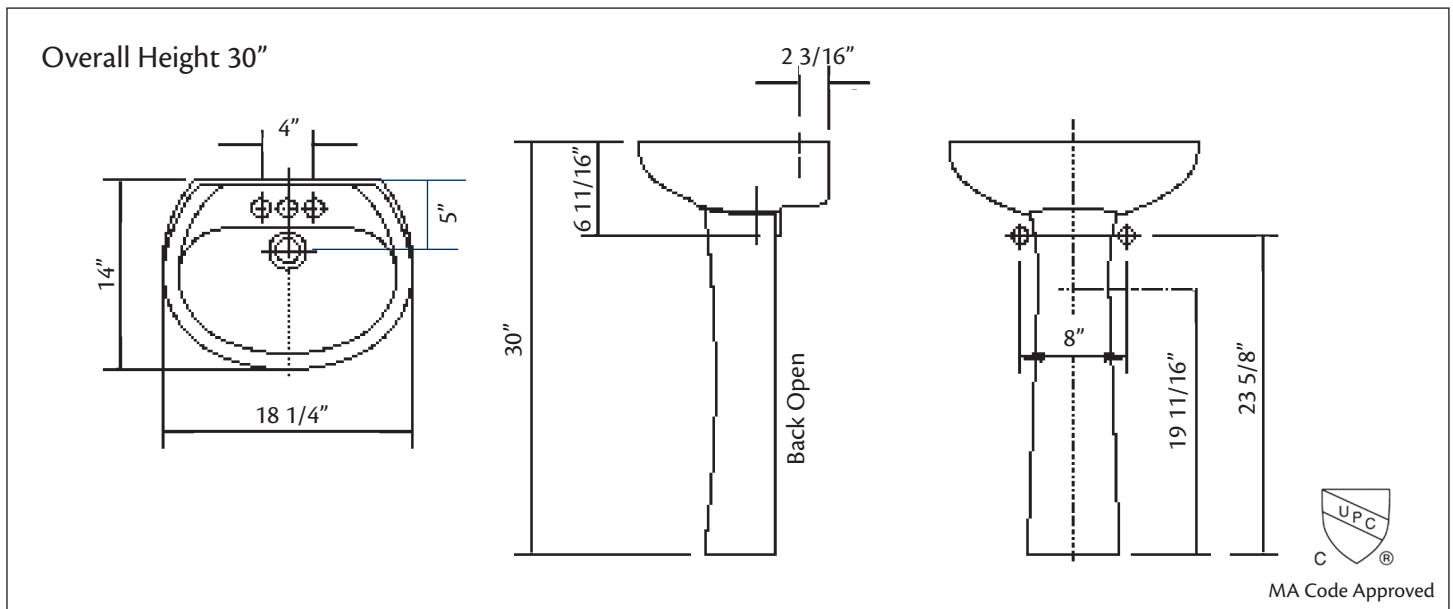

## 613 MINI FIORE Pedestal Lavatory

18 1/4" x 14" x 30"

*Cheviot Products' vitreous china lavatories are finely crafted for outstanding beauty and practicality. Fired onto each sink is a fine glaze of powdered glass to ensure a lifetime of durability, ease of cleaning, and resistance to bacteria and other microbes.*

**Colours:** White

**Drillings:** Single hole and 4" drilling

### Related Products:

**5236 4" Centreset  
Faucet**

**5289 SEINE  
Single Hole Faucet**

**5291 THAMES  
Single Hole Faucet**

**Note:** Rough-in dimensions may vary +/- 1/2" and are subject to change. No responsibility is assumed by Cheviot Products Inc. One Year Limited Warranty against manufacturer's defects.