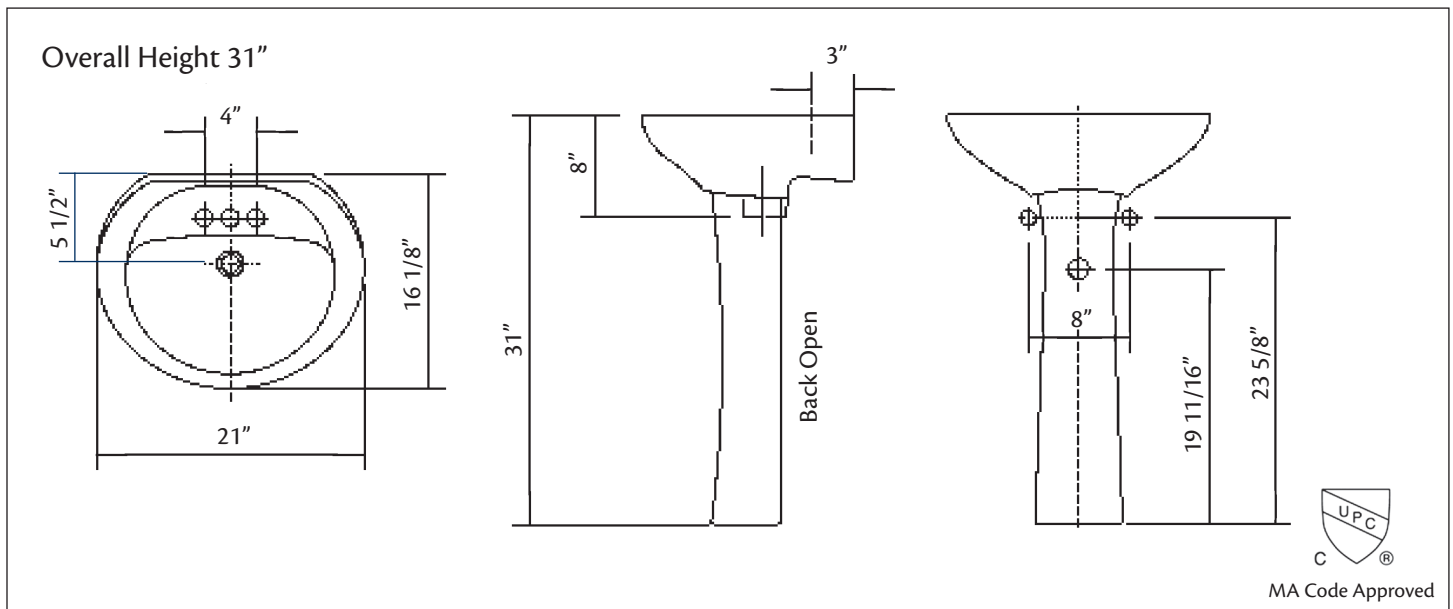

## 617 FIORE Pedestal Lavatory

21" x 16 1/8" x 31"

*Cheviot Products' vitreous china lavatories are finely crafted for outstanding beauty and practicality. Fired onto each sink is a fine glaze of powdered glass to ensure a lifetime of durability, ease of cleaning, and resistance to bacteria and other microbes.*

**Colours:** White

**Drillings:** 4" drilling only

### Related Products:

**5236 4" Centreset  
Faucet**

**Note:** Rough-in dimensions may vary +/- 1/2" and are subject to change. No responsibility is assumed by Cheviot Products Inc.  
 One Year Limited Warranty against manufacturer's defects.