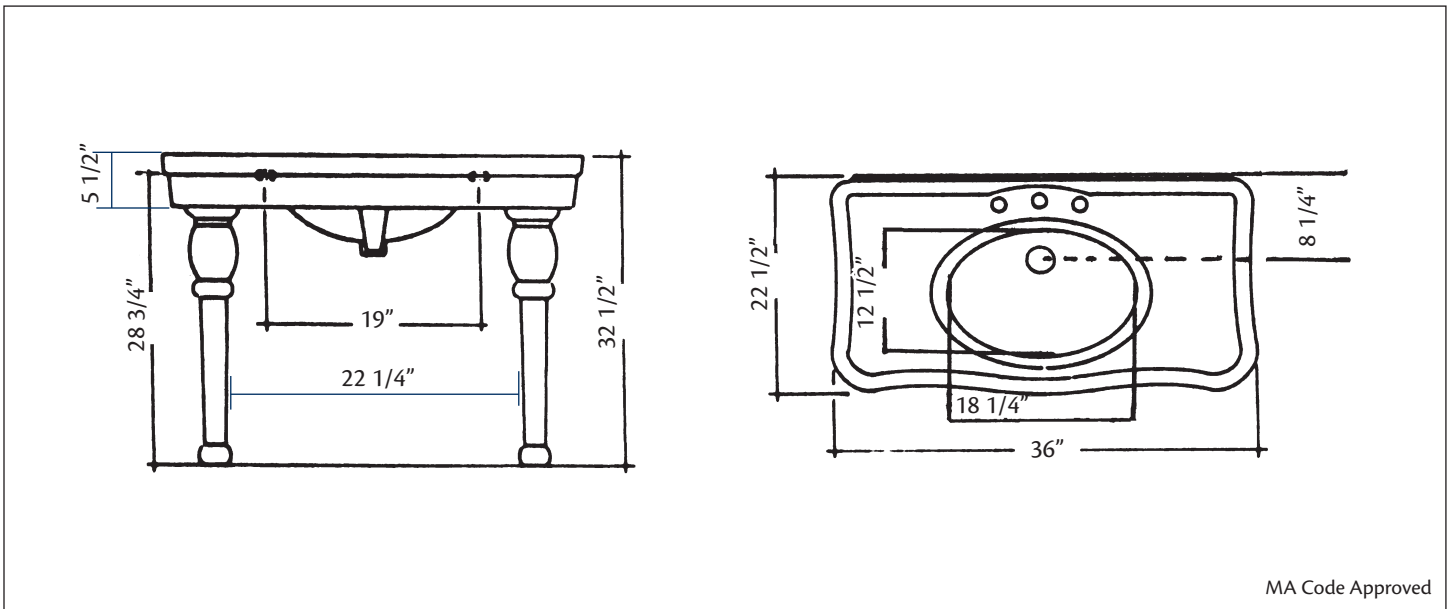

## 710 ASTORIA Console

36" x 22 1/2" x 32 1/2"

*Cheviot Products' fireclay lavatories are crafted from dense, heat-resistant clay fired at extremely high temperatures. Coated with a thick enamel of fine powdered glass, this product is stronger, warp-resistant and highly durable for ease of cleaning and resistance to bacteria and other microbes.*

**Colours:** White

**Drillings:** 8" drilling only

**Related Products:**

**5220 Widespread  
Lavatory Faucet**

**Note:** Rough-in dimensions may vary +/- 1/2" and are subject to change. No responsibility is assumed by Cheviot Products Inc. One Year Limited Warranty against manufacturer's defects.