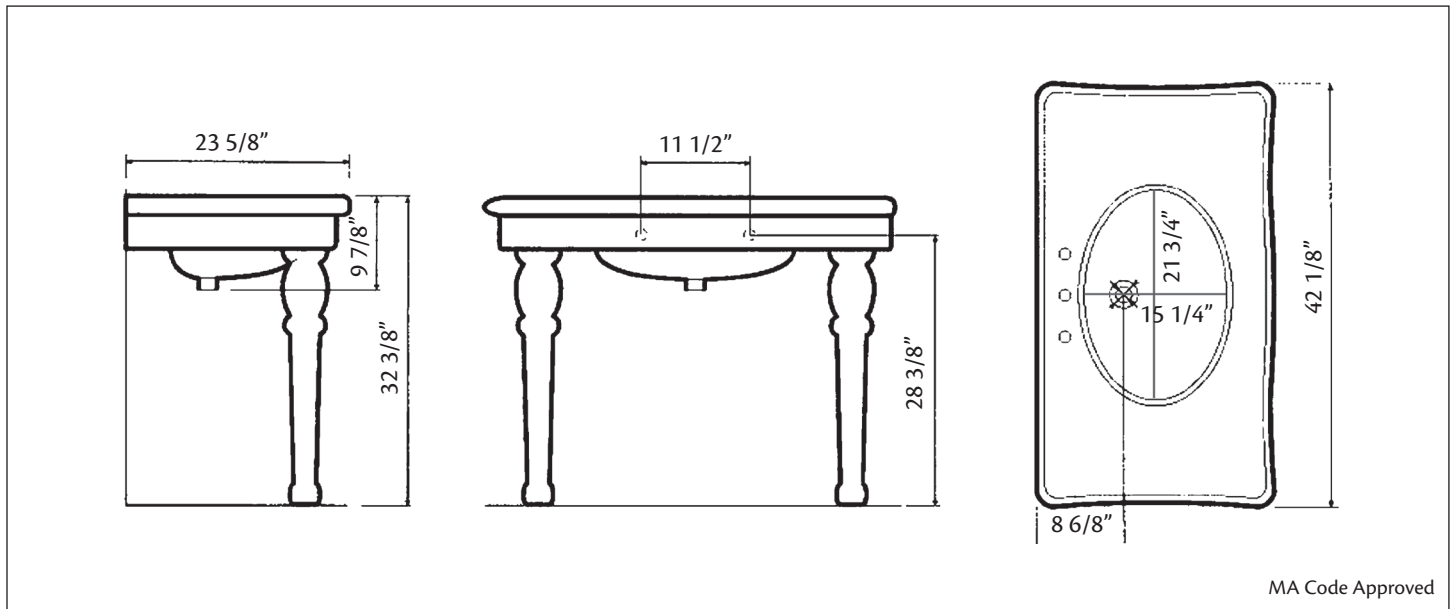

727 GRAND ASTORIA Console

42 1/8" x 8 6/8" x 32 3/8"

Cheviot Products' fireclay lavatories are crafted from dense, heat-resistant clay fired at extremely high temperatures. Coated with a thick enamel of fine powdered glass, this product is stronger, warp-resistant and highly durable for ease of cleaning and resistance to bacteria and other microbes.

Colours: White

Drillings: 8" drilling only

Related Products:

**5220 Widespread
Lavatory Faucet**

Note: Rough-in dimensions may vary +/- 1/2" and are subject to change. No responsibility is assumed by Cheviot Products Inc. One Year Limited Warranty against manufacturer's defects.