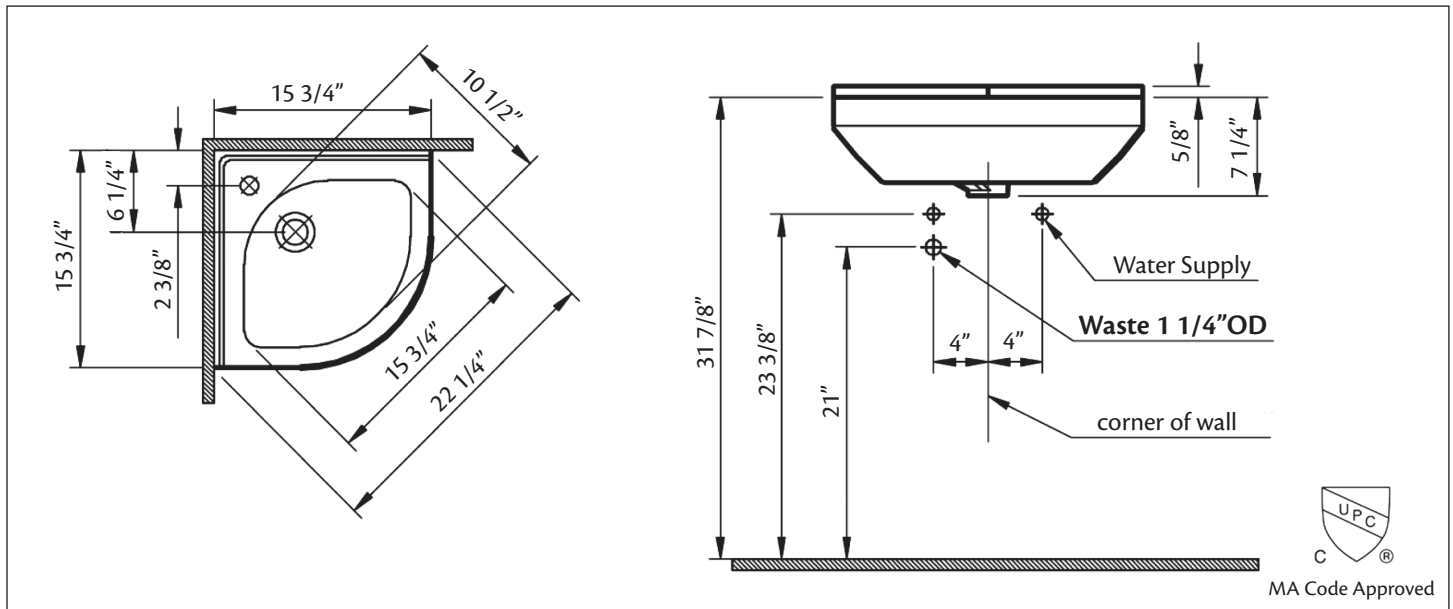

944 PETITE Corner Pedestal Lavatory

15 3/4" x 15 3/4" x 32"

Cheviot Products' vitreous china lavatories are finely crafted for outstanding beauty and practicality. Fired onto each sink is a fine glaze of powdered glass to ensure a lifetime of durability, ease of cleaning, and resistance to bacteria and other microbes.

Colours: White

Drillings: Single hole drilling only

Related Products:

5289 SEINE
Single Hole Faucet

5291 THAMES
Single Hole Faucet

5214 CITY
Single Hole Faucet

5216 METRO
Single Hole Faucet

Note: Rough-in dimensions may vary +/- 1/2" and are subject to change. No responsibility is assumed by Cheviot Products Inc. One Year Limited Warranty against manufacturer's defects.