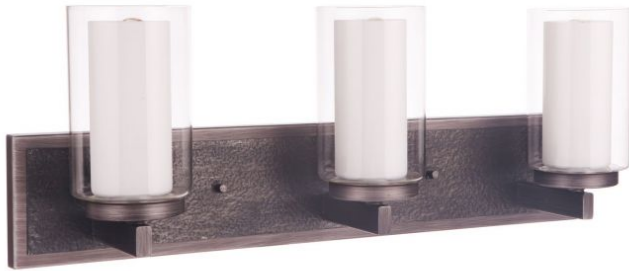

## Texture - 11624NIVNI3

3 Light Vanity

The Texture Vanity Collection offers an updated rugged appeal of the wide hammered metal back plate complements the double glass shades featuring a crisp clear glass outer shade with white frosted inner shade. Texture is offered in five sizes from a single light sconce to a five light vanity.

- Clear Outer Glass/Frosted Inner Glass Globe
- Hammered Metal Back Plate
- 3 x 60W Medium Base Bulbs (Not Included)
- Damp Rated

### Dimensions

<b>Mounting Location</b>	Damp
<b>Warranty</b>	1 Year Limited Warranty
<b>Shipping Weight (lbs.)</b>	6.82
<b>Bulb Base</b>	E26
<b>Bulbs</b>	3
<b>Bulb Size</b>	T9
<b>Bulb Wattage</b>	60
<b>Carton Size (CU FT)</b>	1.27
<b>Finish</b>	Natural Iron-Vintage Iron
<b>Glass or Shade Color</b>	Clear