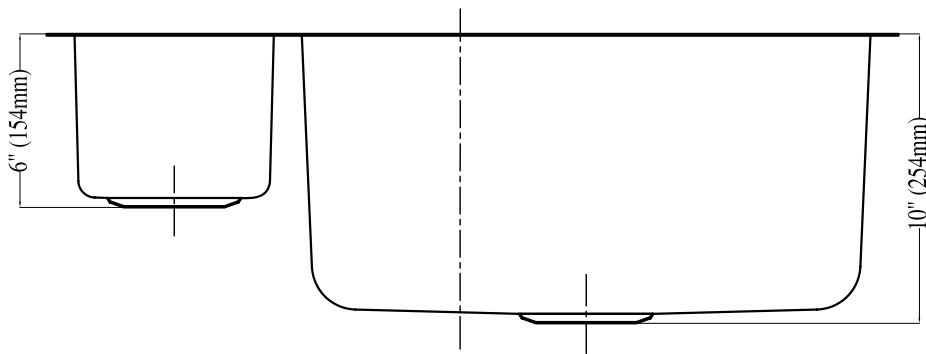

Dawn

Model No: ASU112L
 Overall size:
 30" X20"X10"(B),6"(S)

FEATURES:
 Type 304 stainless steel
 18 Gauge thickness
 Satin finish.

INSTALLATION
 Undermount installation
 Supplied With Cutout
 template.

Dawn Kitchen & Bath Products, Inc.