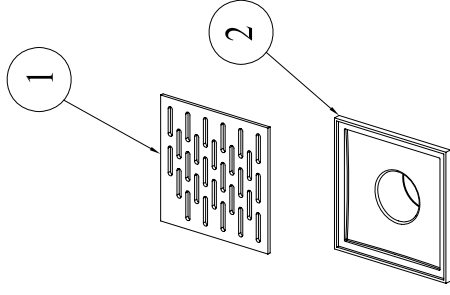

SECTION A-A

Yangtze Riuer serie

NO	DESCRIPTION	QTY	MATERIAL	SIZE
1	Shower drain cover	1	SUS304	5'X5'X3/64"
2	Shower drain stand	1	SUS304	5 3/32' X5 3/32' X2"

Kaiping Dawn Plumbing Products, Inc

Type:	Shower drain	Material:	SUS304
Model:	SYE050504	Feature:	1/8 Chrome-Nickel Polished, Stain Finish
Size/Overall:			
Scale:			
Design:	Ming		
Drawn:	YANG		
Date:	2014-08-27	Logo:	<i>Dawn</i> _ laser-etching
Manufacture Date:		Approved:	