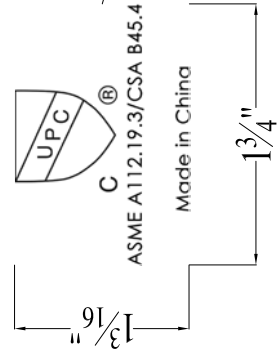

SECTION A-A

Yangtze Riuer serie

NO	DESCRIPTION	QTY	MATERIAL	SIZE
1	Shower drain cover	1	SUS304	5'X5'X3/64"
2	Shower drain stand	1	SUS304	5 3/32' X5 3/32' X2"

Kaiping Dawn Plumbing Products, Inc

Type:	Shower drain	Material:	SUS304
Model:	SYE050504	Feature:	1/8 Chrome-Nickel Polished, Stain Finish
Size/Overall:			
Scale:			
Design:	Ming		
Drawn:	YANG		
Date:	2014-08-27	Logo:	<i>Dawn</i> _ laser-etching
Manufacture Date:		Approved:	