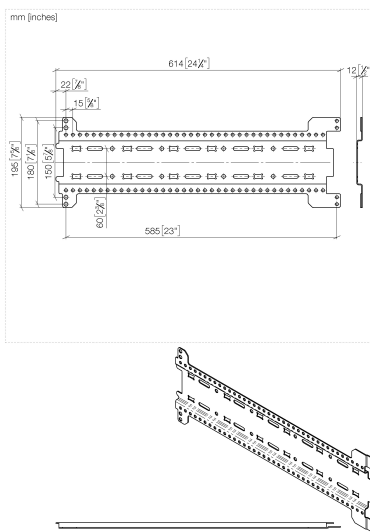

Sink - Concealed rough parts
xGRID Installation track 21.85" -
Article number: 12 360 970 90

- Width 21-7/8"
- Height 5-3/8"
- Depth 1/2"
- Mounting screws and plugs
- Please see the Shower Solutions brochure for additional information on xGrid.

Dimensional drawing

All dimensions in mm / inch = mm x 0,0394

Sink - Concealed rough parts
xGRID Installation track 21.85" -
Article number: 12 360 970 90

Other surface finishes

More custom finish options are available via special production (xTra Service). Please see our finish matrix for availability and pricing or contact a Dornbracht representative.