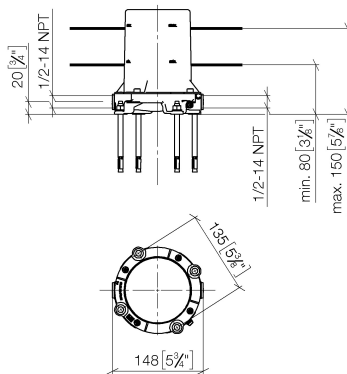

Sink - Concealed rough parts  
Floor mounting rough set -  
Article number: 35 949 970-90 0010

NO IMAGE

AVAILABLE

- brass, lead free
- 2x female thread 1/2" connections
- Mud guard
- Water protection

## Dimensional drawing

mm [inches]

All dimensions in mm / inch = mm x 0,0394

Sink - Concealed rough parts  
 Floor mounting rough set -  
 Article number: 35 949 970-90 0010

### Spare parts list

Number	Item Number	Designation	Number of units
1	04 14 03 077 00 90	gasket kit	1
2	09 21 02 116 90	cap	1
3	09 30 30 053 90	screw	4
4	09 14 10 078 90	seal	6
5	09 30 30 047 90	screw	1
6	09 30 11 121 90	connection	1
7	04 24 03 131 00 90	nipple set	2
8	09 14 10 010 90	seal	2
9	04 31 20 006 00 90	plug	2
10	09 31 20 033 90	plug	1
11	09 14 10 084 90	seal	1
12	09 14 10 018 90	seal	1
13	09 14 10 072 90	seal	1
14	04 30 35 008 00 90	fixing set	2
15	09 30 11 048 90	disc	1
16	09 30 11 032 90	disc	1
17	09 30 30 058 90	screw	1
18	09 31 20 064 90	plug	2