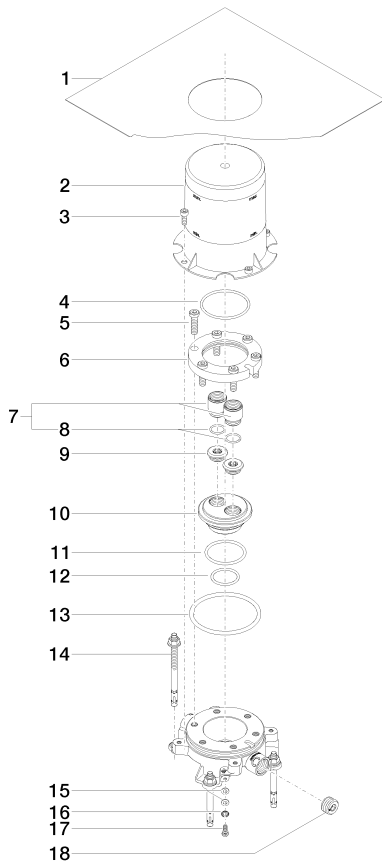

Sink - Concealed rough parts  
Floor mounting rough set -  
Article number: 35 949 970-90 0010

NO IMAGE

AVAILABLE

- brass, lead free
- 2x female thread 1/2" connections
- Mud guard
- Water protection

## Dimensional drawing

mm [inches]

All dimensions in mm / inch = mm x 0,0394

Sink - Concealed rough parts  
 Floor mounting rough set -  
 Article number: 35 949 970-90 0010

### Spare parts list

Number	Item Number	Designation	Number of units
1	04 14 03 077 00 90	gasket kit	1
2	09 21 02 116 90	cap	1
3	09 30 30 053 90	screw	4
4	09 14 10 078 90	seal	6
5	09 30 30 047 90	screw	1
6	09 30 11 121 90	connection	1
7	04 24 03 131 00 90	nipple set	2
8	09 14 10 010 90	seal	2
9	04 31 20 006 00 90	plug	2
10	09 31 20 033 90	plug	1
11	09 14 10 084 90	seal	1
12	09 14 10 018 90	seal	1
13	09 14 10 072 90	seal	1
14	04 30 35 008 00 90	fixing set	2
15	09 30 11 048 90	disc	1
16	09 30 11 032 90	disc	1
17	09 30 30 058 90	screw	1
18	09 31 20 064 90	plug	2