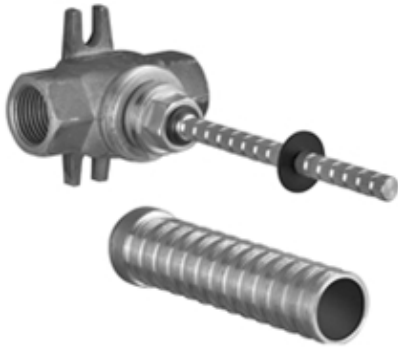

## Shower - FM products

Rough for volume control clockwise-closing 1/2" -

Article number: 35 621 970-90 0010

- brass, lead free
- female thread 1/2" connection
- Shaft and sleeve can be cut to length
- Mud guard
- Water protection

Discontinued items available through 31.12.2020

All dimensions in mm / inch = mm x 0,0394

## Flow rate chart

Shower - FM products

Rough for volume control clockwise-closing 1/2" -

Article number: 35 621 970-90 0010

Shower - FM products

Rough for volume control clockwise-closing 1/2" -

Article number: 35 621 970-90 0010

### Spare parts list

Number	Item Number	Designation	Number of units
1	04 31 20 006 00 90	Plug for European drain -	1
2	09 14 10 053 90	Washer -	1
3	90 90 03 143 00 90	Ceramic cartridge clockwise-closing -	1
4	09 21 02 102 90	Protective cap -	1
5	04 14 03 072 00 90	Washer -	1