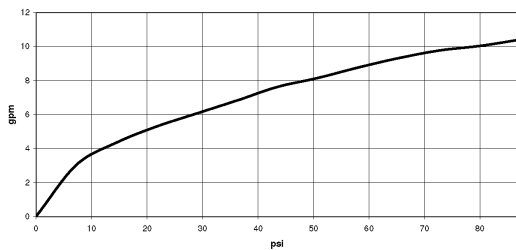

## Shower - FM products

Rough for volume control clockwise-closing 1/2" -

Article number: 35 621 970-90 0010

- brass, lead free
- female thread 1/2" connection
- Shaft and sleeve can be cut to length
- Mud guard
- Water protection

Discontinued items available through 31.12.2020

All dimensions in mm / inch = mm x 0,0394

## Flow rate chart

Shower - FM products

Rough for volume control clockwise-closing 1/2" -

Article number: 35 621 970-90 0010

Shower - FM products

Rough for volume control clockwise-closing 1/2" -

Article number: 35 621 970-90 0010