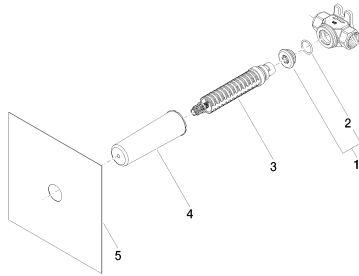

## Shower - FM products

Rough for volume control clockwise-closing 1/2" -

Article number: 35 621 970-90 0010

- brass, lead free
- female thread 1/2" connection
- Shaft and sleeve can be cut to length
- Mud guard
- Water protection

Discontinued items available through 31.12.2020

All dimensions in mm / inch = mm x 0,0394

## Flow rate chart

Shower - FM products

Rough for volume control clockwise-closing 1/2" -

Article number: 35 621 970-90 0010

Shower - FM products

Rough for volume control clockwise-closing 1/2" -

Article number: 35 621 970-90 0010

### Spare parts list

Number	Item Number	Designation	Number of units
1	04 31 20 006 00 90	Plug for European drain -	1
2	09 14 10 053 90	Washer -	1
3	90 90 03 143 00 90	Ceramic cartridge clockwise-closing -	1
4	09 21 02 102 90	Protective cap -	1
5	04 14 03 072 00 90	Washer -	1