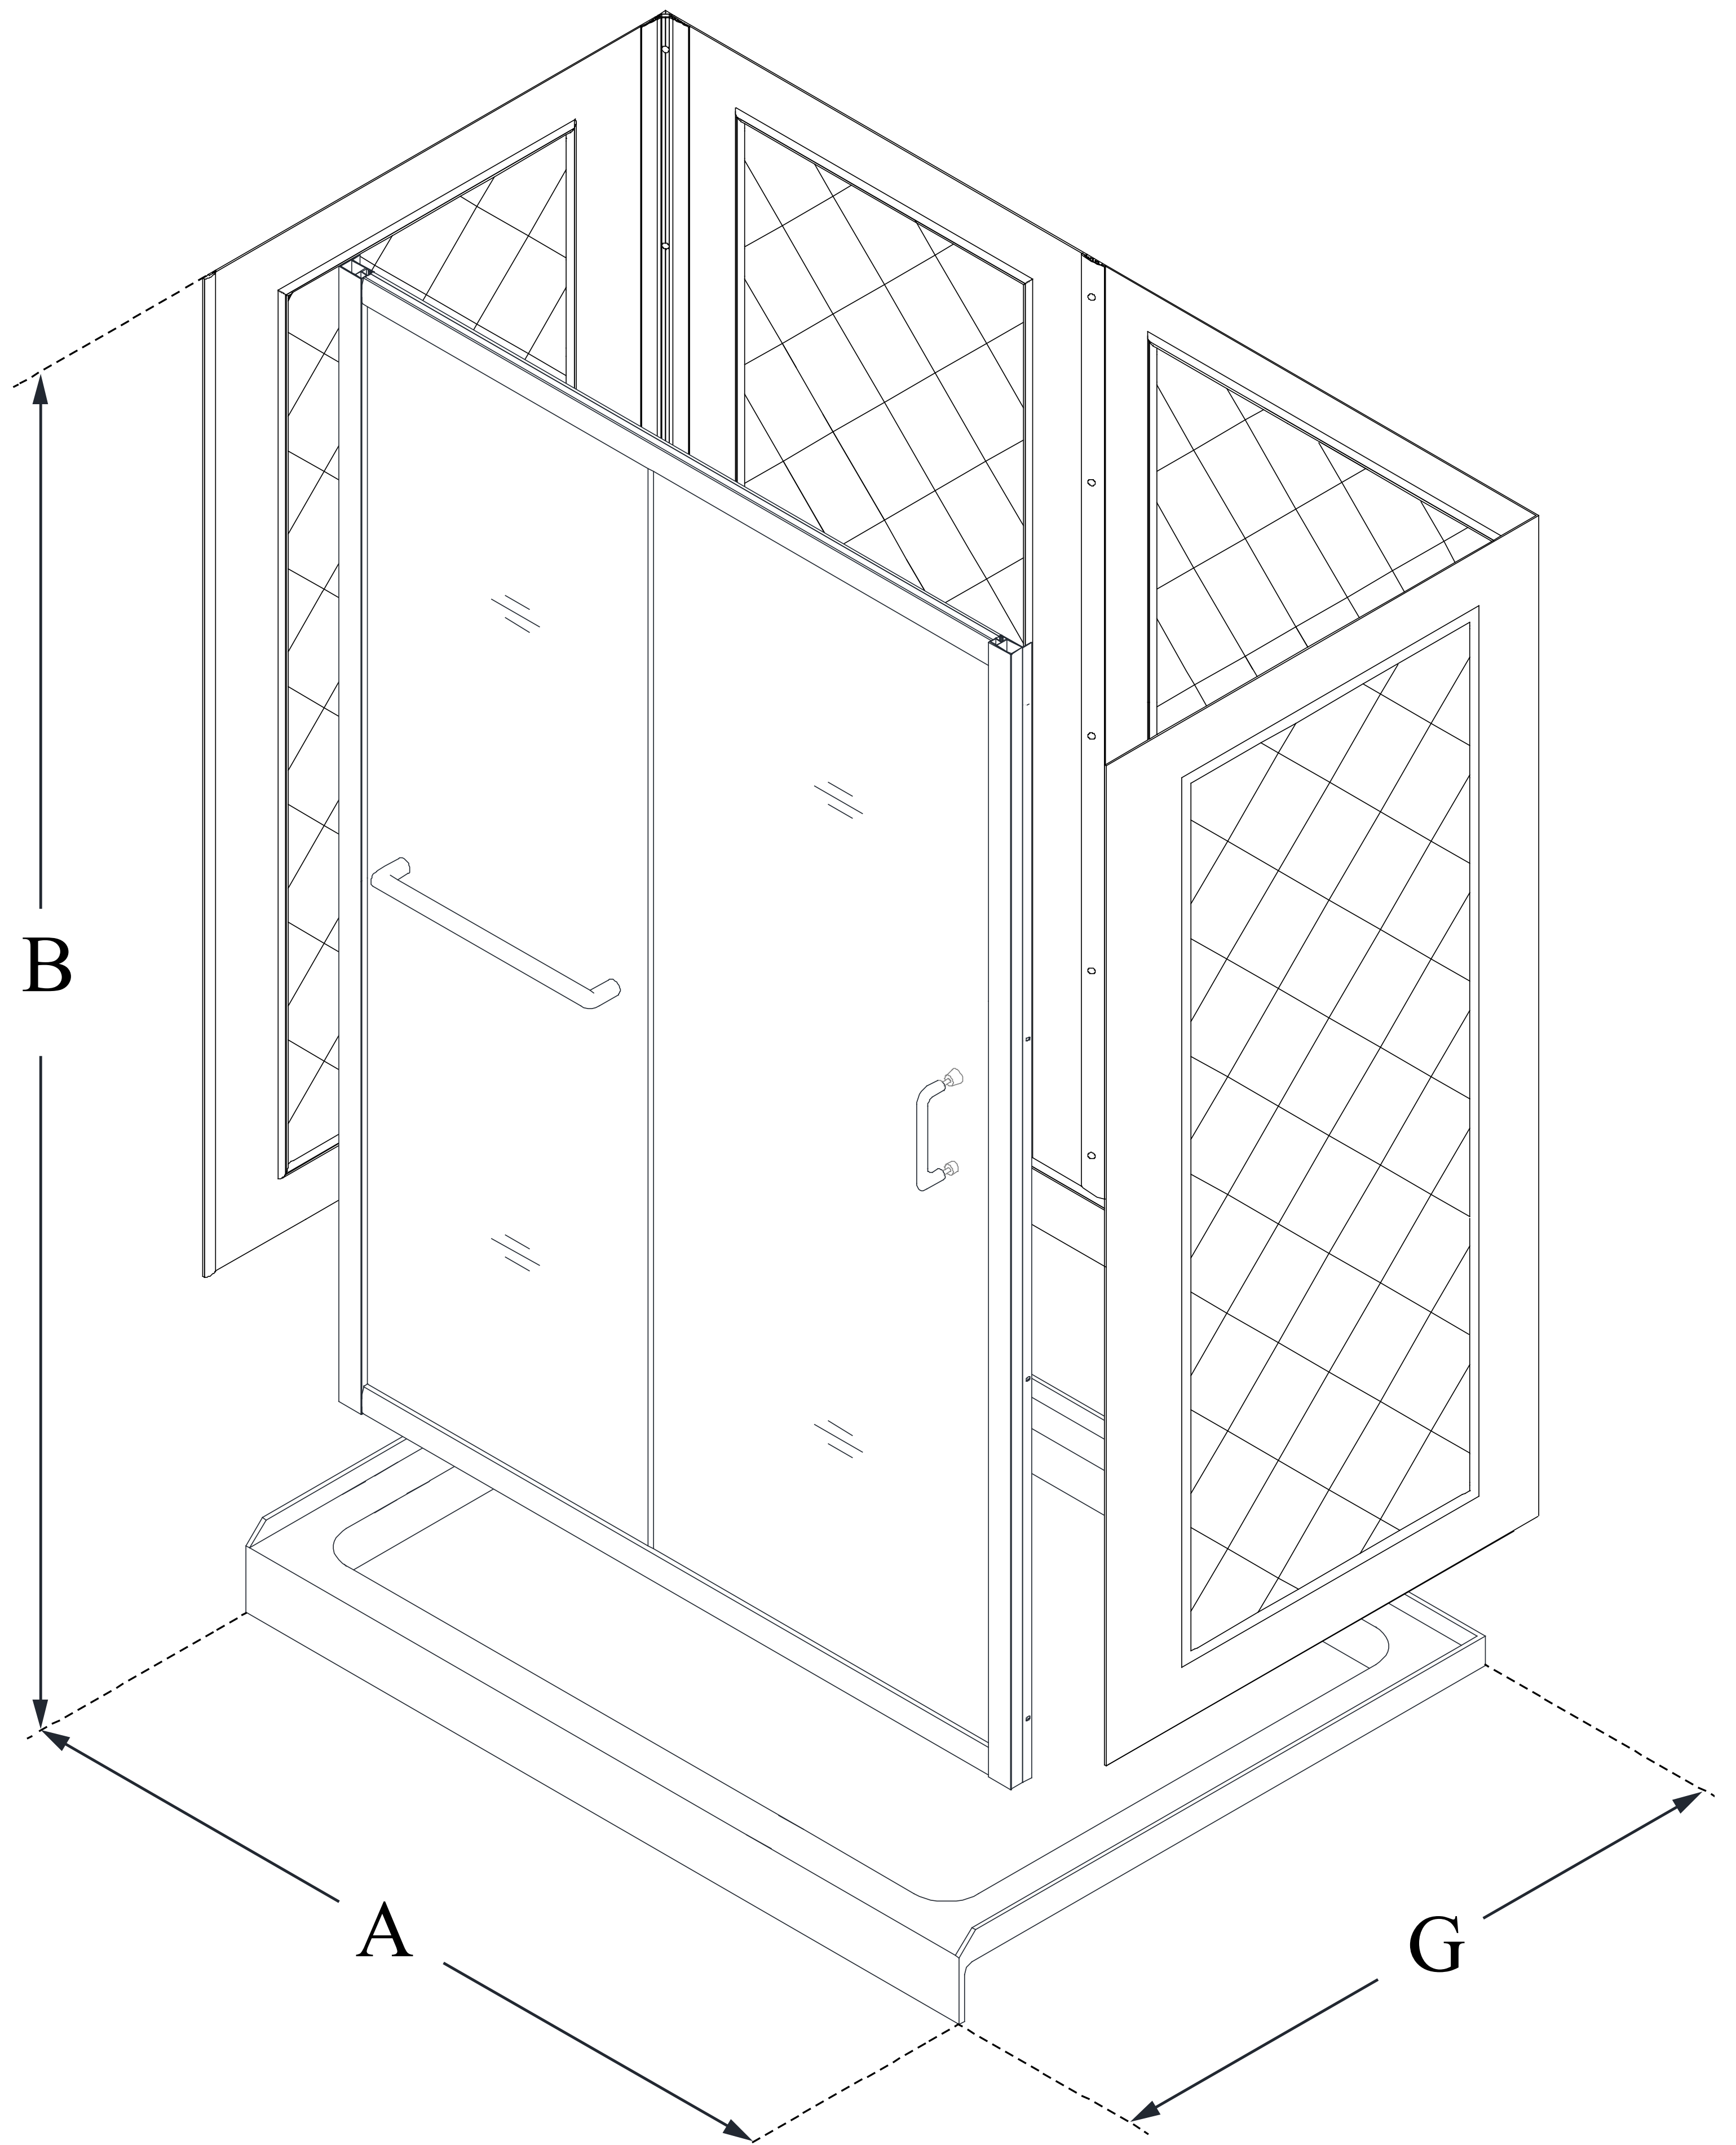

DL-6117

INFINITY-Z

DreamLine Infinity-Z 32 in. D x
60 in. W x 76 3/4 in. H Frameless
Sliding Shower Door, Shower
Base and QWALL-5 Backwall Kit

KIT CONTENTS:

- SHOWER DOOR
- SHOWER BASE
- QWALL BACKWALLS

CONFIGURATION DIMENSIONS:

A: 60 in.

KIT WIDTH

B: 76 3/4 in.

KIT HEIGHT

G: 32 in.

KIT DEPTH

AVAILABLE DRAIN LOCATIONS:

- CENTER
- LEFT
- RIGHT

For precise drain location, please refer to the
included base technical drawing

DreamLine reserves the right to update or modify the hardware or materials pictured
without prior notice for the purpose of product improvement and customer satisfaction.